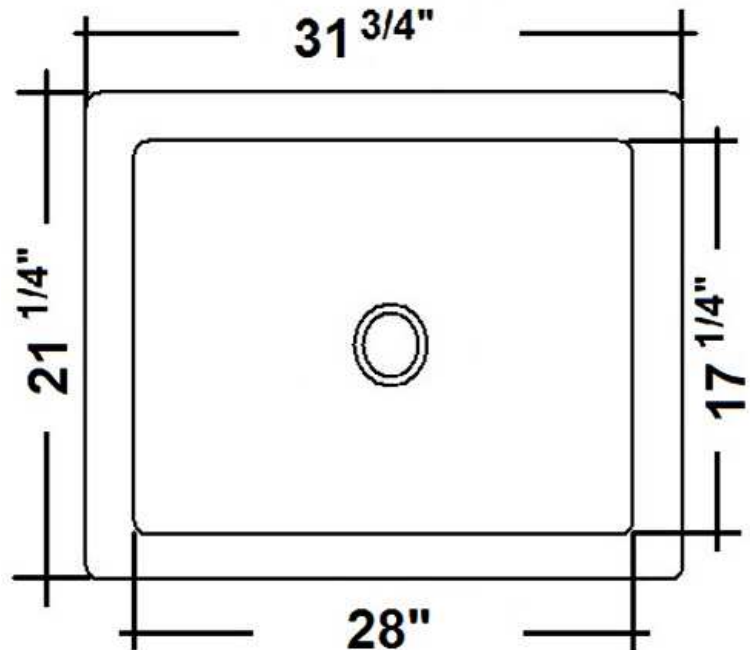

AC Hammered Antique Copper

Compliance Certification
Material is consistent with
UNS C81100 Copper Casting
Alloy with respect to chemical
composition.

W: 31 3/4"

D: 21 1/4"

Interior Dimensions:

Basin: 28" x 17 1/4"
Basin Depth: 9"

Dimensions of fixture are nominal and may vary. Dimensions and specifications subject to change without notice.