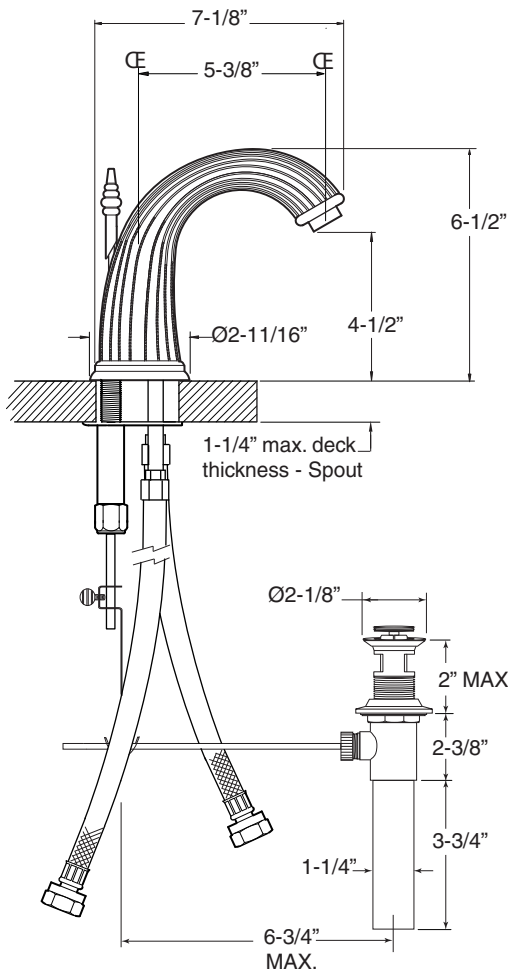

SPECIFICATIONS
Series 3200

1.324008
Madison Elite
Widespread Lavatory Set

FEATURES:

- All brass construction. Flexible hoses designed to be installed on 8" to 16" centers.
- Includes pop-up style drain assembly.
- Melon style handle with setscrew attachment.
- 1/4-turn ceramic disc valve cartridge.
- Available in all finishes. Warranty varies according to finish selection.
- Standard aerator is limited to 1.5 gpm.
- Certified to meet and exceed the following codes and standards:
ASME A112.18.1-2005/CSAB 125.1-2005

NOTE: Spout and valves install through 1-1/4" diameter holes

Note: Measurements are subject to change or cancellation. No responsibility is assumed for use of superseded or voided pages.

Parts List Series 3200

Madison Elite Widespread Lavatory Set