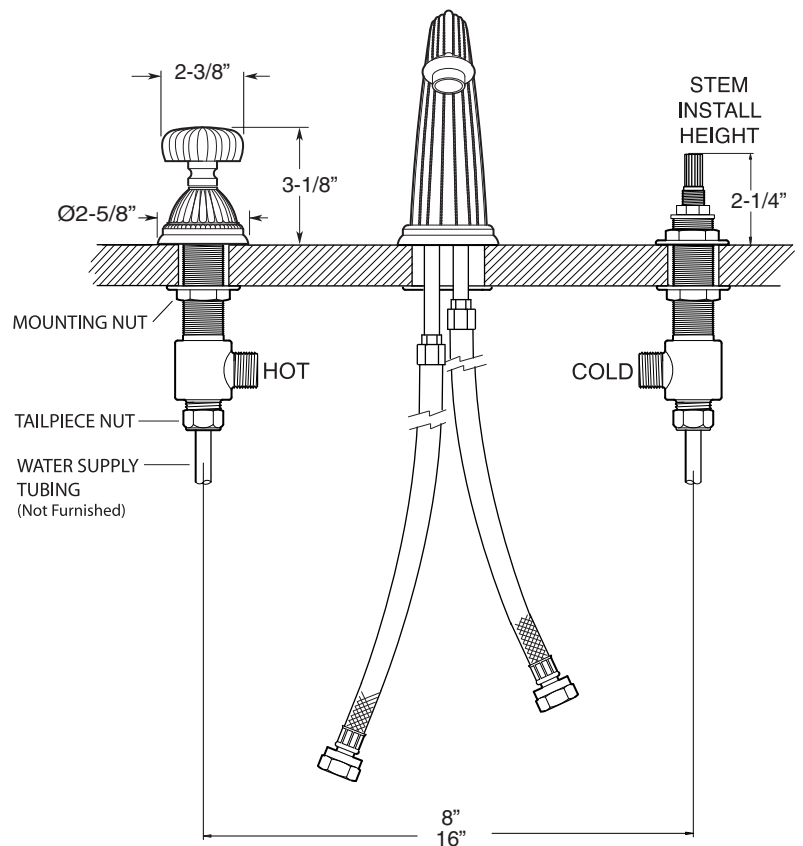

SPECIFICATIONS
Series 3200

1.324008
Madison Elite
Widespread Lavatory Set

FEATURES:

- All brass construction. Flexible hoses designed to be installed on 8" to 16" centers.
- Includes pop-up style drain assembly.
- Melon style handle with setscrew attachment.
- 1/4-turn ceramic disc valve cartridge.
- Available in all finishes. Warranty varies according to finish selection.
- Standard aerator is limited to 1.5 gpm.
- Certified to meet and exceed the following codes and standards:
ASME A112.18.1-2005/CSAB 125.1-2005

NOTE: Spout and valves install through 1-1/4" diameter holes

Note: Measurements are subject to change or cancellation. No responsibility is assumed for use of superseded or voided pages.

Parts List Series 3200

Madison Elite Widespread Lavatory Set