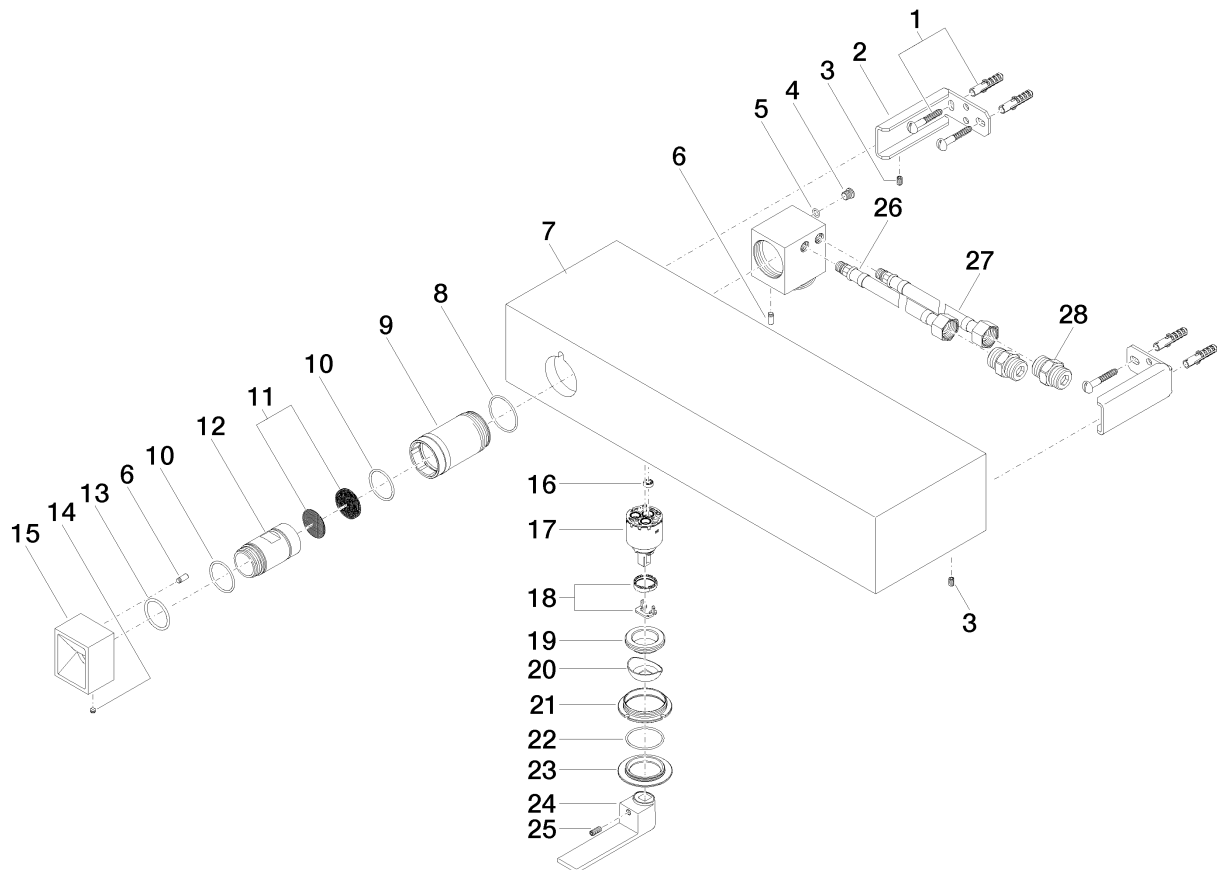

**Product specifications**

- **7 1/4" projection**
  - Fixed spout 1/2"
  - Non aerated flow
  - Center to center 5 7/8"
  - Water flow rate limited to max. 1.5 gpm
  - low lead compliant
  - 3 1/2" x 19 3/4" glacier white Corian® (DuPont trademark and product)housing
  - Faucet connection off-center from the water outlet
- [ADA]

**Surfaces**

- chrome 31803770-000010
- chrome 31803770-000010

**Exploded assembly drawing**

**Order quantity**

<b>No.</b>	<b>Article number</b>	<b>Name</b>	<b>Installation quantity</b>
1	0430310240190	fixing set	2
2	09172008490	holder	2
3	09311103690	pin	2
4	09312002710ff	plug	1
5	09141013290	seal	1
6	9031112020090	pin	2
7	0417020200090	casing	1
8	09141050090	seal	1
9	09183000390	sleeve	1
10	09141013790	seal	2
11	9029030420090	insert	1
12	09183000210ff	sleeve	1
13	09141001290	seal	1
14	09311106390	pin	1
15	09110620210ff	spout	1
16	09230103390	flow reducer	1
17	09150506290	cartridge	1
18	0428101480090	accessories	1
19	09247700190	nut	1
20	092177001ff	cover	1
21	09247700390	nut	1
22	09141010290	seal	1
23	092810129ff	ring	1
24	092077002ff	handle	1
25	09311102490	pin	1
26	0430040570090	hose	1
27	0430040560090	hose	1
28	0924031681090	nipple	2