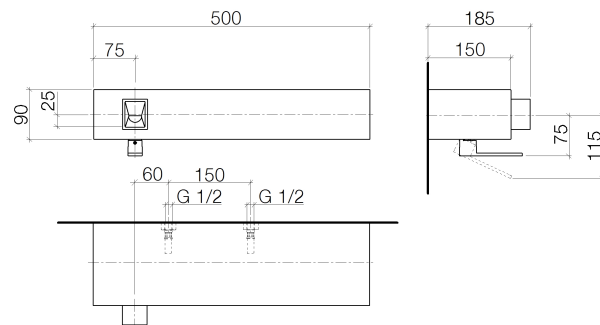

**Product specifications**

- **7 1/4" projection**
  - Fixed spout 1/2"
  - Non aerated flow
  - Center to center 5 7/8"
  - Water flow rate limited to max. 1.5 gpm
  - low lead compliant
  - 3 1/2" x 19 3/4" glacier white Corian® (DuPont trademark and product)housing
  - Faucet connection off-center from the water outlet
- [ADA]

**Surfaces**

- chrome 31803770-000010
- chrome 31803770-000010

**Exploded assembly drawing**

**Order quantity**

<b>No.</b>	<b>Article number</b>	<b>Name</b>	<b>Installation quantity</b>
1	0430310240190	fixing set	2
2	09172008490	holder	2
3	09311103690	pin	2
4	09312002710ff	plug	1
5	09141013290	seal	1
6	9031112020090	pin	2
7	0417020200090	casing	1
8	09141050090	seal	1
9	09183000390	sleeve	1
10	09141013790	seal	2
11	9029030420090	insert	1
12	09183000210ff	sleeve	1
13	09141001290	seal	1
14	09311106390	pin	1
15	09110620210ff	spout	1
16	09230103390	flow reducer	1
17	09150506290	cartridge	1
18	0428101480090	accessories	1
19	09247700190	nut	1
20	092177001ff	cover	1
21	09247700390	nut	1
22	09141010290	seal	1
23	092810129ff	ring	1
24	092077002ff	handle	1
25	09311102490	pin	1
26	0430040570090	hose	1
27	0430040560090	hose	1
28	0924031681090	nipple	2