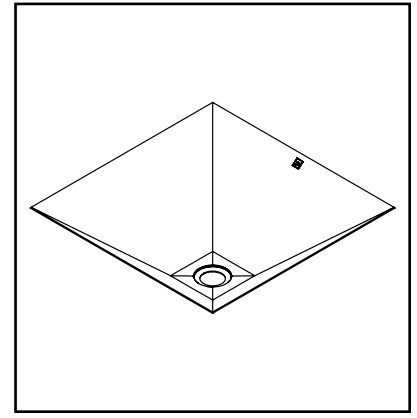

PRODUCT DESCRIPTION

1285 Series 10 Gauge 17" x 17" Square Stainless Steel Above Counter Lavatory

- Simply Stainless™ Collection
- Above Counter Application
- High Quality 10 Gauge Stainless Steel
- Available in Polished Finish

PRODUCT MEASUREMENTS

- Width: 17"
- Depth: 17"
- Height: 5.63"
- Inside Bowl Depth: 5.5"

RECOMMENDED ACCESSORIES

- DECOLAV® 9290 Non-Closing Umbrella Drain without Overflow
- DECOLAV® 9298 Push Button Closing Umbrella Drain without Overflow
- DECOLAV® 9100/9102 Decorative Bottle Trap