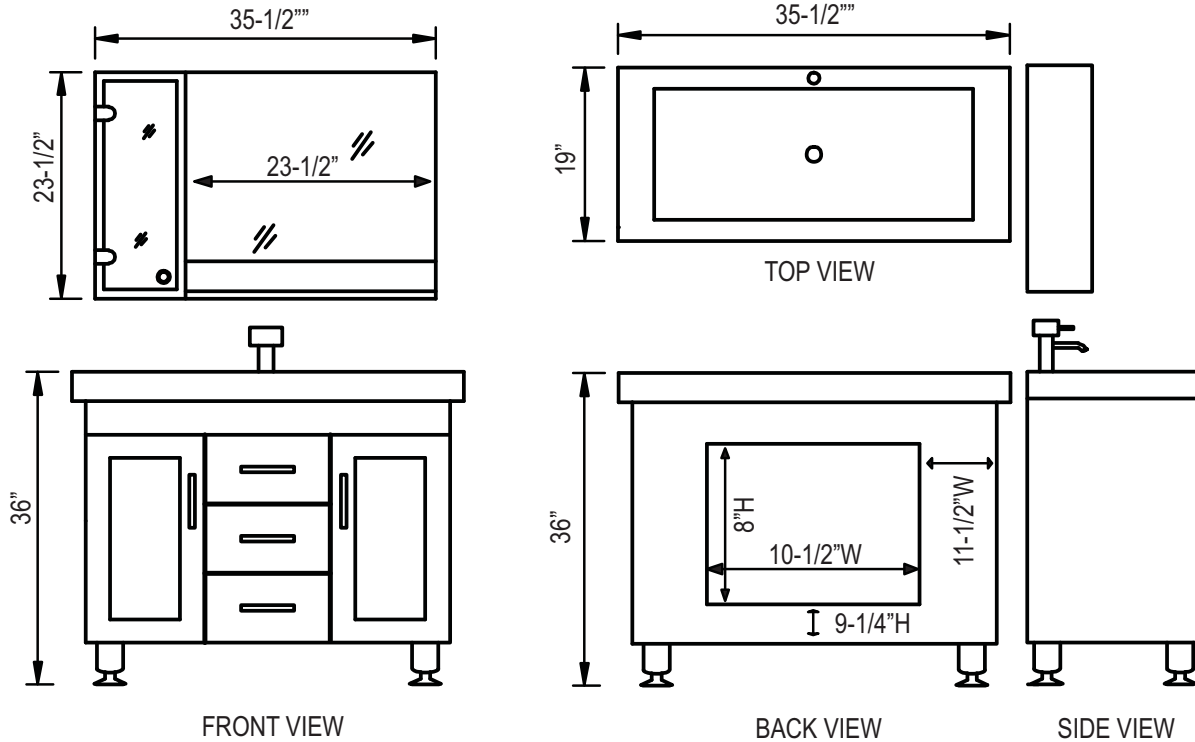

DEC021 Milan 36" Single Sink Vanity (Faucet not included)

**Design Element™**  
Bath Furniture

## The Milan Collection

The 36" Milan Vanity is elegantly constructed of solid oak wood. The large one piece porcelain drop in sink design brings a simplistic and contemporary look to any bathroom. The robust rectangular drop in sink beautifully contrasts with the rich features of the espresso cabinetry. This stylish design includes two functional drawers and two soft closing cabinets all adorned with satin nickel hardware. A combination mirror and cabinet with espresso shelf is included. The Milan Bathroom Vanity is designed as a center piece to awe-inspire the eye without sacrificing quality, functionality or durability.

# Milan 36" Single Sink Vanity

## DEC021 Product Features

- Solid Hardwood Construction
- Espresso Finish
- Porcelain Integrated Drop-In Sink and Countertop with Overflow
- Mirror with Shelf and Matching Wall Cabinet Included
- Chrome Pop-Up Drain
- Two Soft-Closing Single-Door Cabinets
- Two Functional Pull-Out Drawers
- Satin Nickel Finish Hardware
- Specs: 35.5"W x 19"D x 36"H