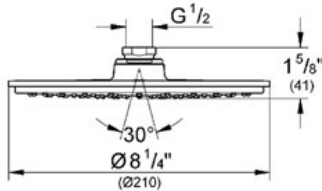

**Product Description:**  
Head shower 1 spray

**Standard Specification:**

- GROHE StarLight® finish
- GROHE DreamSpray® perfect flow
- SpeedClean anti-lime system
- Diameter Ø 8 1/4"
- With ball joint
- Rotation angle  $\pm 15^\circ$
- 120 spray nozzles
- Spray pattern: Rain starting at 7 psi flow pressure
- Flow restrictor - 2.0 gpm at 80psi
- 1/2" Connection thread

**Applicable Codes & Standards:**

- Energy Policy Act of 1992
- ASME A112.18.1/CSA B125.1
- CalGreen

**Color:**

- 27814 000 chrome
- 27814 BE0 Sterling inf
- 27814 EN0 Brushed Nickel