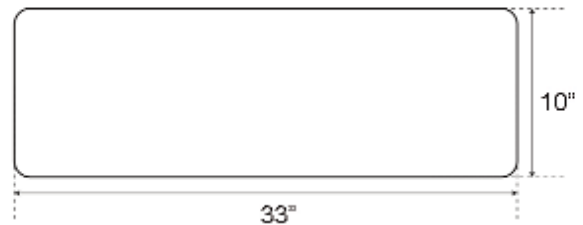

**33" LANGLEY DOUBLE
BOWL FARMER SINK**

Cat. No
FSDB1530

W: 33"
D: 18"
H: 10"

***Please do NOT cut hole without
template or actual product.**

Interior Bowl Dimensions:

Basin Interior: 15 1/2" W x 17" D
Basin Depth: 8"

Colors

WH White
BQ Bisque

Dimensions of fixture are nominal and may vary within the range of tolerances established by ANSI Standard A112.19.2. Dimensions and specifications subject to change without notice.