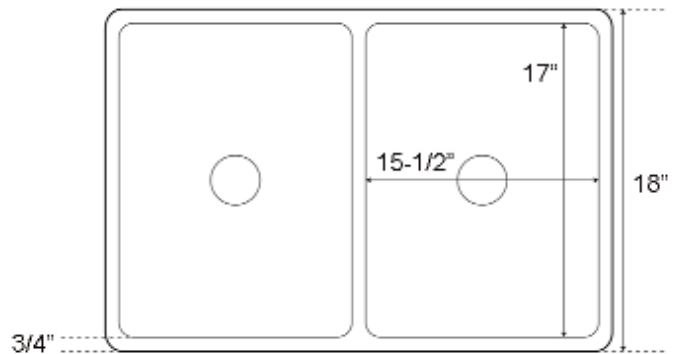

**33" LANGLEY DOUBLE
BOWL FARMER SINK**

Cat. No
FSDB1530

W: 33"
D: 18"
H: 10"

***Please do NOT cut hole without
template or actual product.**

Interior Bowl Dimensions:

Basin Interior: 15 1/2" W x 17" D
Basin Depth: 8"

Features:

- ▶ Constructed of fine fireclay for beauty and durability
- ▶ Fireclay provides a smooth, waveless surface
- ▶ Non-porous surface resists heat, stains and cracking
- ▶ 3/4" rim
- ▶ Sink is finished on three sides
- ▶ Features 2 bowls of the same size
- ▶ Drain sold separately

Colors

WH White
BQ Bisque

Dimensions of fixture are nominal and may vary within the range of tolerances established by ANSI Standard A112.19.2. Dimensions and specifications subject to change without notice.