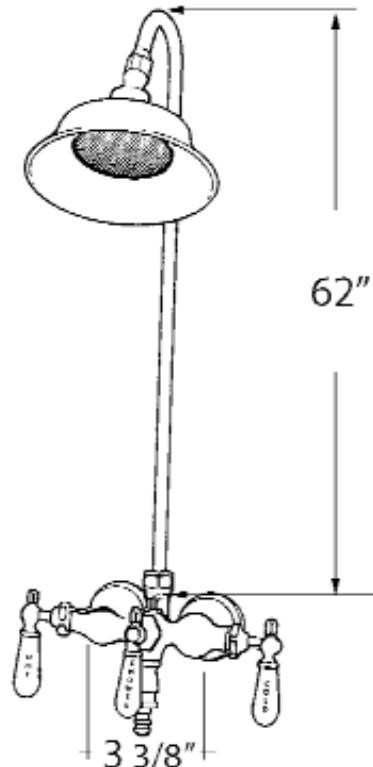

# TUB FILLER WITH DIVERTER

Cat. No.  
4011

## Features:

- ▶ Sunflower shower head
- ▶ Old style spigot
- ▶ 1/4 turn ceramic disc cartridges
- ▶ 3 3/8" centers
- ▶ Acrylic tub use only (Part# **4031** for cast iron tubs)
- ▶ 4195WS Wall Support to be purchased separately

## Finishes:

- CP** Polished Chrome
- BP** Polished Brass

Riser height: 62"

Dimensions are nominal and may vary. Dimensions and specifications subject to change without notice.