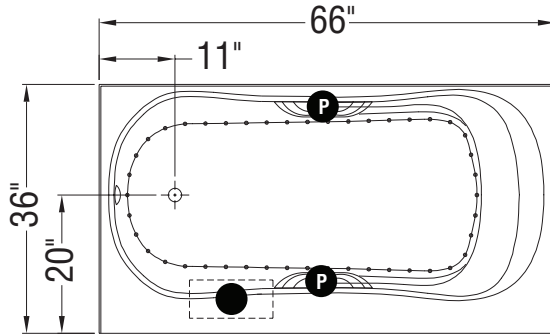

TRUE WHIRLPOOL SYSTEM

AEROEFFECT AIR SYSTEM

- : Indicates pump or blower positioning
- P : Indicates optional grab bars positioning
- (○) : Indicates True Whirlpool jets positioning
- (●) : Indicates Aeroeffect airjets positioning