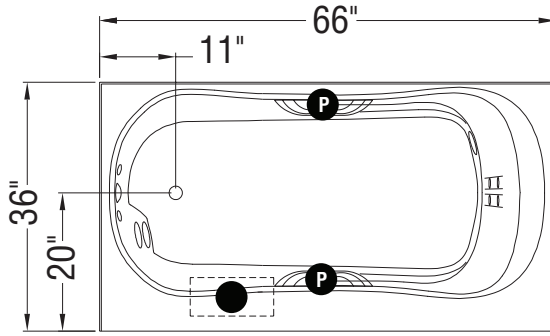

TRUE WHIRLPOOL SYSTEM

AEROEFFECT AIR SYSTEM

- : Indicates pump or blower positioning
- P : Indicates optional grab bars positioning
- (○) : Indicates True Whirlpool jets positioning
- (●) : Indicates Aeroeffect airjets positioning