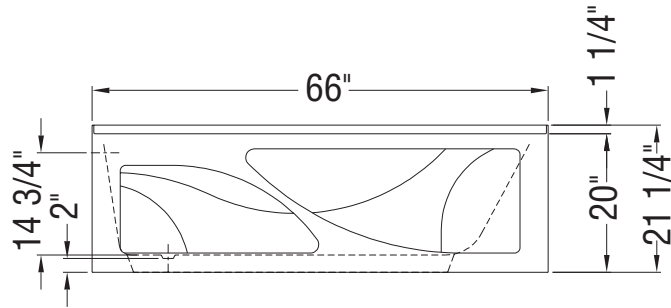

TRUE WHIRLPOOL SYSTEM

AEROEFFECT AIR SYSTEM

- : Indicates pump or blower positioning
- P : Indicates optional grab bars positioning
- (○) : Indicates True Whirlpool jets positioning
- (●) : Indicates Aeroeffect airjets positioning