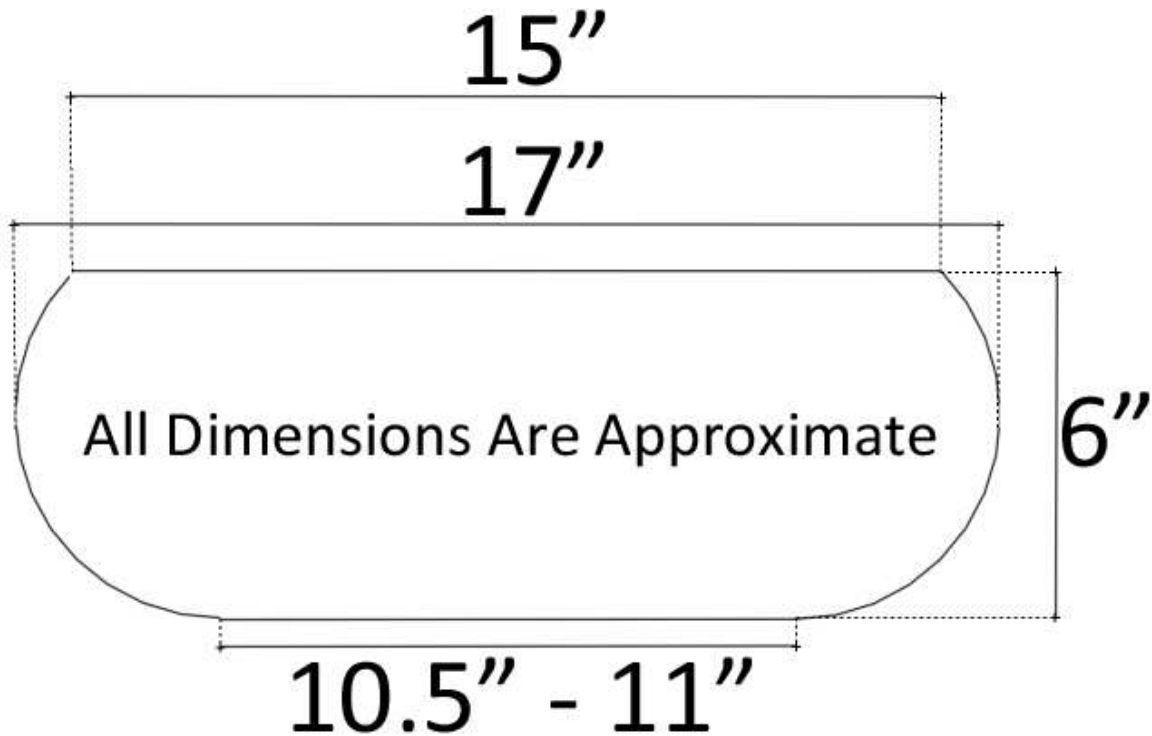

Description:

- Vessel Mount
 - Handcrafted Porcelain
- Each sink has variations in size, finish, and textures
Because of the hand made nature of each sink,
expect imperfections and variations

Available Finishes:

B	Bronze Glaze
C	Celadon Green Crackle Glaze
W	White Glaze

Available Drains:

D004	Grid Strainer
D005	Lift and Turn
D006	Pop-up w/ horizontal lift rod
D101 - D604	Decorative Drain

DIMENSIONS WILL VARY. DO NOT use this sheet as a guide for countertop cuts.