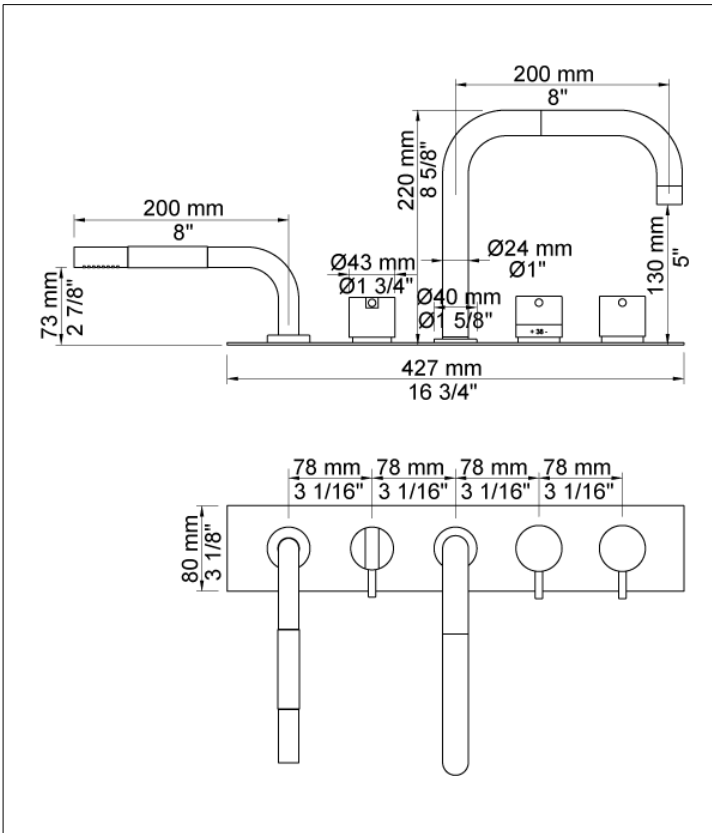

Date: \_\_\_\_\_

Client: \_\_\_\_\_

Project: \_\_\_\_\_

VOLA product: BK15

**BK15**

Thermostatic mixer with double swivel spout for bath filling, and one-handle mixer with hand shower.  
 Complete with adjustable bracket and water collection box.  
 BK15 UP = Plumbed part, fixing bracket and water collection box.  
 BK15 AP = Trim parts

**Flow**

	Bar:	1,0	2,0	3,0	4,0	5,0
090D	(l/min)	14,4	20,4	25,0	28,9	30,0
T1	(l/min)	5,8	8,2	10,0	11,6	12,9

**Available in colours**

- Color 02, Grey
- Color 04, Light blue
- Color 05, Orange
- Color 06, Light green
- Color 08, Yellow
- Color 09, Dark grey
- Color 12, Mocca
- Color 14, Bright red
- Color 15, Dark blue
- Color 16, Polished chrome
- Color 17, Gloss black
- Color 18, White
- Color 19, Natural brass
- Color 20, Brushed chrome
- Color 21, Carmine red
- Color 25, Pink
- Color 27, Matt black
- Color 40, Brushed stainless steel