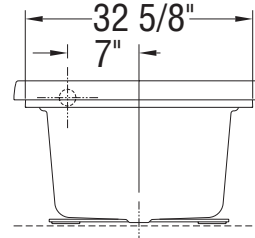

WHIRLPOOL SYSTEM

With waterfall

Without waterfall

With waterfall

Without waterfall

AIR SYSTEM

With waterfall

Without waterfall

With waterfall

Without waterfall

- (▲): Indicates whirlpool jets positioning
- (△): Indicates suction positioning
- (●): Indicates airjets positioning
- (🚰): Indicates chromatherapy light positioning
- (🚰): Faucet installation area

- (A): Faucet position with waterfall
- (A): Faucet position without waterfall
- (B): Faucet position with waterfall
- (B): Faucet position without waterfall

Bathtub base includes anti-vibration Neutra-Phone leg supports (not shown).

All dimensions are approximate. Structure measurements must be verified against the unit to ensure proper fit.