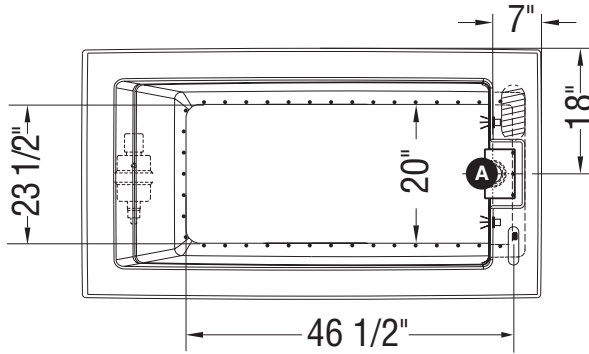

WHIRLPOOL SYSTEM

With waterfall

Without waterfall

With waterfall

Without waterfall

AIR SYSTEM

With waterfall

Without waterfall

With waterfall

Without waterfall

- (▲): Indicates whirlpool jets positioning
- (△): Indicates suction positioning
- (●): Indicates airjets positioning
- (🚰): Indicates chromatherapy light positioning
- (🚰): Faucet installation area

- (A): Faucet position with waterfall
- (A): Faucet position without waterfall
- (B): Faucet position with waterfall
- (B): Faucet position without waterfall

Bathtub base includes anti-vibration Neutra-Phone leg supports (not shown).

All dimensions are approximate. Structure measurements must be verified against the unit to ensure proper fit.