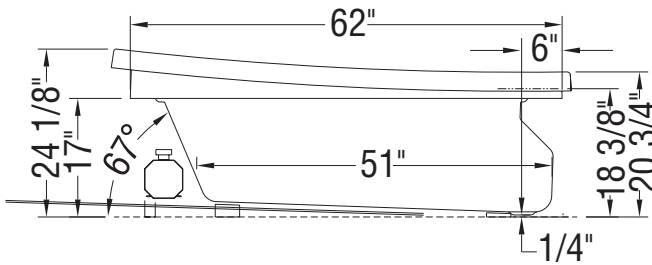

With waterfall

Without waterfall

- (▲): Indicates whirlpool jets positioning
- (△): Indicates suction positioning
- (●): Indicates airjets positioning
- (🚰): Indicates chromatherapy light positioning
- (🚰): Faucet installation area

- (A): Faucet position with waterfall
- (A): Faucet position without waterfall
- (B): Faucet position with waterfall
- (B): Faucet position without waterfall

Bathtub base includes anti-vibration Neutra-Phone leg supports (not shown).

All dimensions are approximate. Structure measurements must be verified against the unit to ensure proper fit.