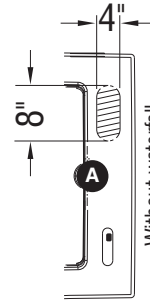

With waterfall

Without waterfall