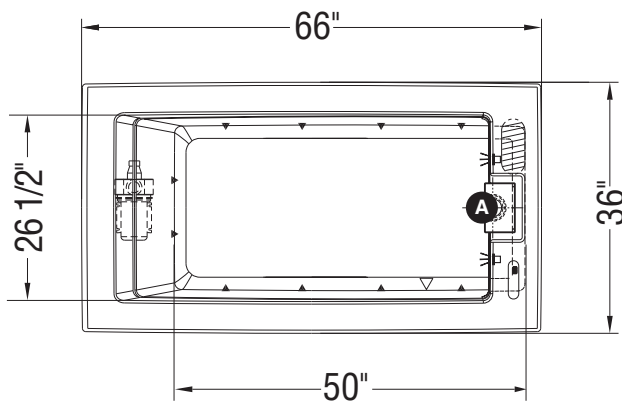

WHIRLPOOL SYSTEM

With waterfall

Without waterfall

With waterfall

Without waterfall