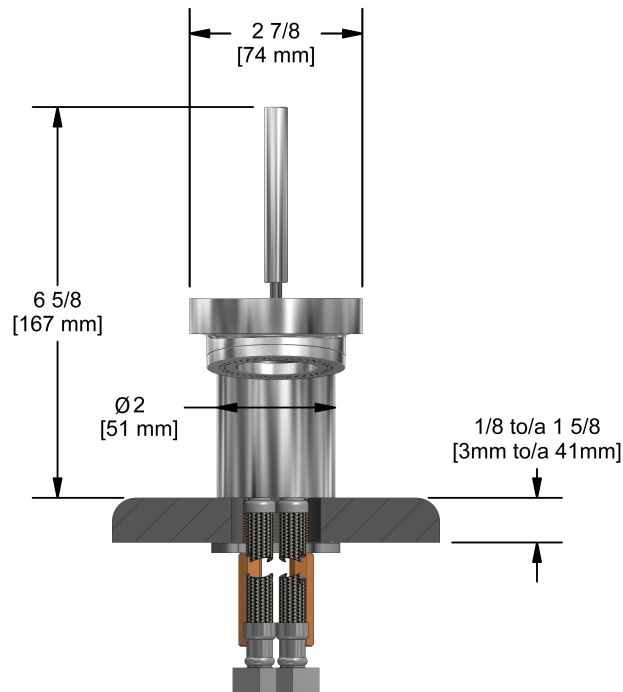

Single hole lavatory faucet
RS01XX

Specifications

Descriptions

- Push drain
- Ceramic cartridge
- 3/8" speedway compression

Available colors

- C : Chrome

Available flows

- 5.7 L/min, 1.5 gpm (US) 60psi
- 3.7 L/min, 1 gpm (US) 60psi (**RS01XX-10**)

Cartridges

- 401-111

Certifications

- CSA B125.1
- NSF61
- ASME A112.18.1
- CMR248 Approval

Sizes, models and finishes may differ from thoses presented.

Warranty

The Riobel inc. product carries a limited LIFETIME warranty on the finish Chrome, Gold (PVD), Brushed nickel (PVD), Night brushed (PVD), Polished nickel (PVD) and all working parts and is guaranteed from the initial date of purchase against all manufacturing defects. Other finished 1 year.