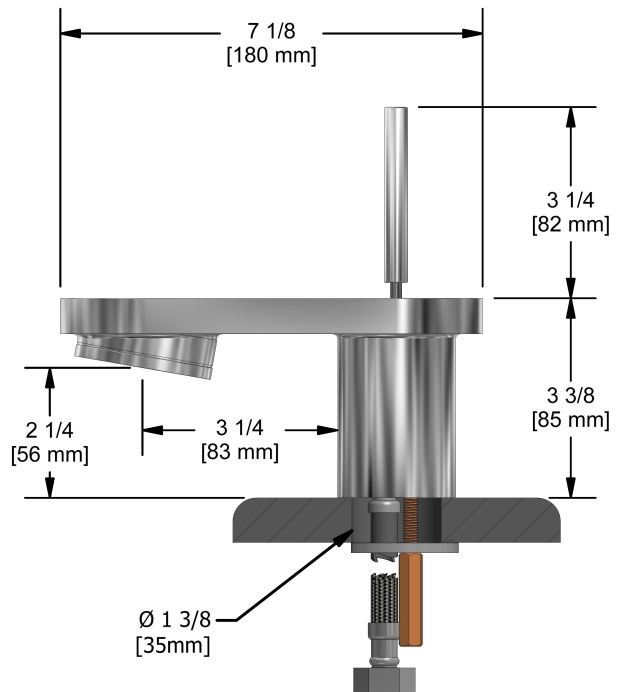

Single hole lavatory faucet
RS01XX

Specifications

Descriptions

- Push drain
- Ceramic cartridge
- 3/8" speedway compression

Available colors

- C : Chrome

Available flows

- 5.7 L/min, 1.5 gpm (US) 60psi
- 3.7 L/min, 1 gpm (US) 60psi (**RS01XX-10**)

Cartridges

- 401-111

Certifications

- CSA B125.1
- NSF61
- ASME A112.18.1
- CMR248 Approval

Sizes, models and finishes may differ from thoses presented.

Warranty

The Riobel inc. product carries a limited LIFETIME warranty on the finish Chrome, Gold (PVD), Brushed nickel (PVD), Night brushed (PVD), Polished nickel (PVD) and all working parts and is guaranteed from the initial date of purchase against all manufacturing defects. Other finished 1 year.