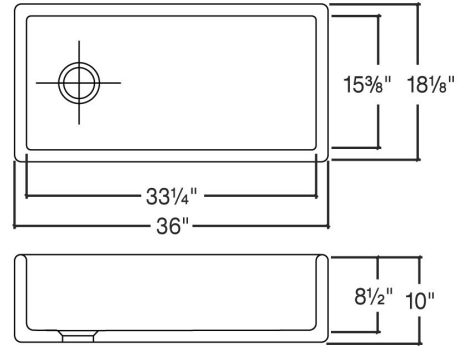

080002 Cambridge X-Large

Project name: _____

Specifier: _____ Contractor: _____

Features

- Handcrafted in England
- Made from heavy fireclay – Solid throughout
- Up to 40 hours of gradual drying period
- Fired at more than 1200°C – 2200°F
- 38 mm (1-1/2") wall thickness*
- 40 mm (1-5/8") corner radius*
- Offset 3-1/2" drain placement
- Scratch and chip resistant
- Waste disposal unit compatible
- (* dimensions may vary by +/- 2%)

Available colours

White
080002

Standards compliance

- ASME A112.19.2
- CSA B45.0
- CSA B45.1

Optional accessories

- Grid 200245

Sink dimensions

Model	Overall	Bowl	Depth	Cabinet Size*	Drain
080002	36" x 18 1/8"	33 1/4" x 15 3/8"	8 1/2"	39"	3 1/2"

* Cabinet Size is the Recommended Cabinet Size

Product specifications

Sink to be farmhouse single bowl. Sink to be manufactured from heavy fireclay - solid throughout. Sink to be fired at more than 1200C - 2200F. Sink to feature 40mm (1-5/8") corner radiuses & 38mm thickness material. Sink to feature side 3 1/2" drain placement. Sink to be compatible with waste disposal units. Sink overall dimensions* to be 36" left-to-right and 18 1/8" front-to-back. Bowl dimensions* to be 33 1/4" left-to-right and 15 3/8" front-to-back. Sink to be Julien Cambridge collection model 080002 with bowl depth of 8 1/2". (* dimensions may vary by +/- 2%)