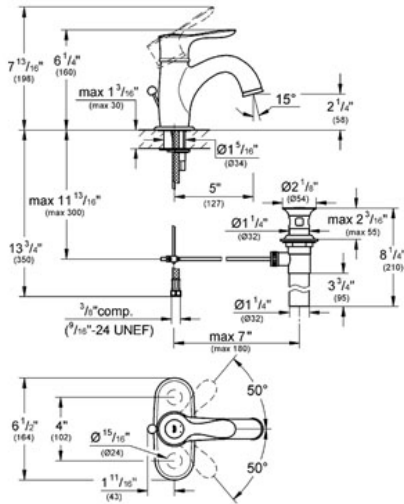

PARKFIELD
Lavatory Centerset
MODEL # 23306

Pure Freude an Wasser

GROHE America, Inc | 200 North Gary Avenue, Suite G, Roselle, IL 60172
Phone: +1 (800) 444-7643 | Fax: +1 (800) 225-2778 | us-customerservice@grohe.com

Product Description:
Lavatory Centerset

Standard Specification:

- GROHE StarLight® finish
- GROHE SilkMove® ceramic cartridge
- GROHE EcoJoy® technology for less water and perfect flow
- Single hole installation
- Metal lever
- Temperature limiter
- Adjustable flow rate limiter
- Adjustable minimum flow rate approx. 1.0 gpm
- Flow control
- Pop-up waste set
- Flexible hose connections
- 6" escutcheon
- Quick installation system
- Max Flow Rate 1.5 gpm (5.7 L/min)

Applicable Codes & Standards:

- Energy Policy Act of 1992
- NSF 61
- ASME A112.18.1/CSA B125.1
- US Federal and State material regulations
- EPA WaterSense®
- ICC/ANSI A117.1

Color:

- 23306 000 chrome
- 23306 EN0 Brushed Nickel