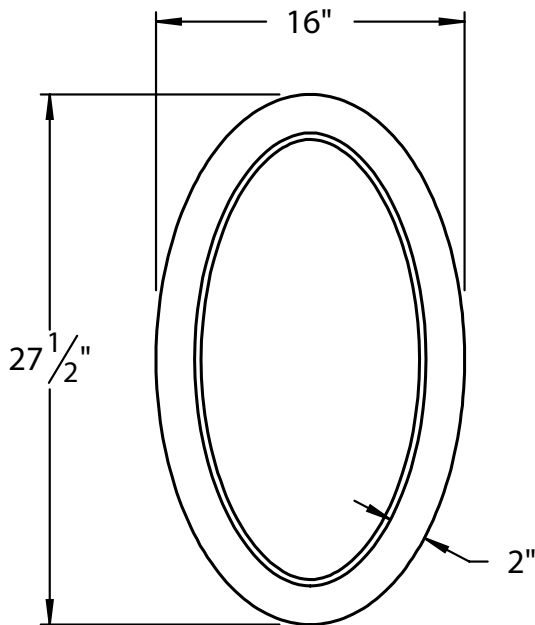

PRODUCT DESCRIPTION

250048-2 Series 16" Small Wall Mounted Mirror

- Available in Cherry Finish
- Beveled Mirror
- Modular Suite Component

PRODUCT MEASUREMENTS

- Width: 16"
- Depth: .75"
- Height: 27.5"

RECOMMENDED ACCESSORIES

- 5605-1 Lavatory Console
- 5605-2 Right Drawer Console
- 5605-3 Left Drawer Console
- 5605-4 Center Drawer Console
- 250048-1 Large Mirror

ROUGHING-IN DIMENSIONS

Please Note: All drawings contain the necessary measurements which are subject to standard industry tolerances. They are stated in inches and are non-binding. Exact measurements, in particular for customized installation scenarios, can only be taken from the finished product.

FRONT VIEW

SIDE VIEW