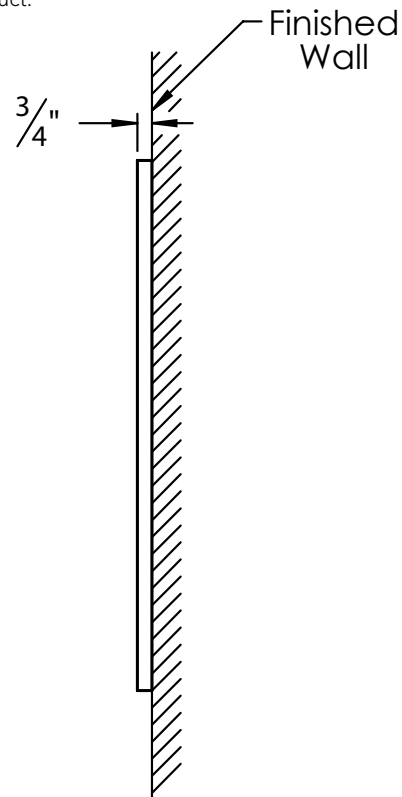

PRODUCT DESCRIPTION

250048-2 Series 16" Small Wall Mounted Mirror

- Available in Cherry Finish
- Beveled Mirror
- Modular Suite Component

PRODUCT MEASUREMENTS

- Width: 16"
- Depth: .75"
- Height: 27.5"

RECOMMENDED ACCESSORIES

- 5605-1 Lavatory Console
- 5605-2 Right Drawer Console
- 5605-3 Left Drawer Console
- 5605-4 Center Drawer Console
- 250048-1 Large Mirror

ROUGHING-IN DIMENSIONS

Please Note: All drawings contain the necessary measurements which are subject to standard industry tolerances. They are stated in inches and are non-binding. Exact measurements, in particular for customized installation scenarios, can only be taken from the finished product.

FRONT VIEW

SIDE VIEW