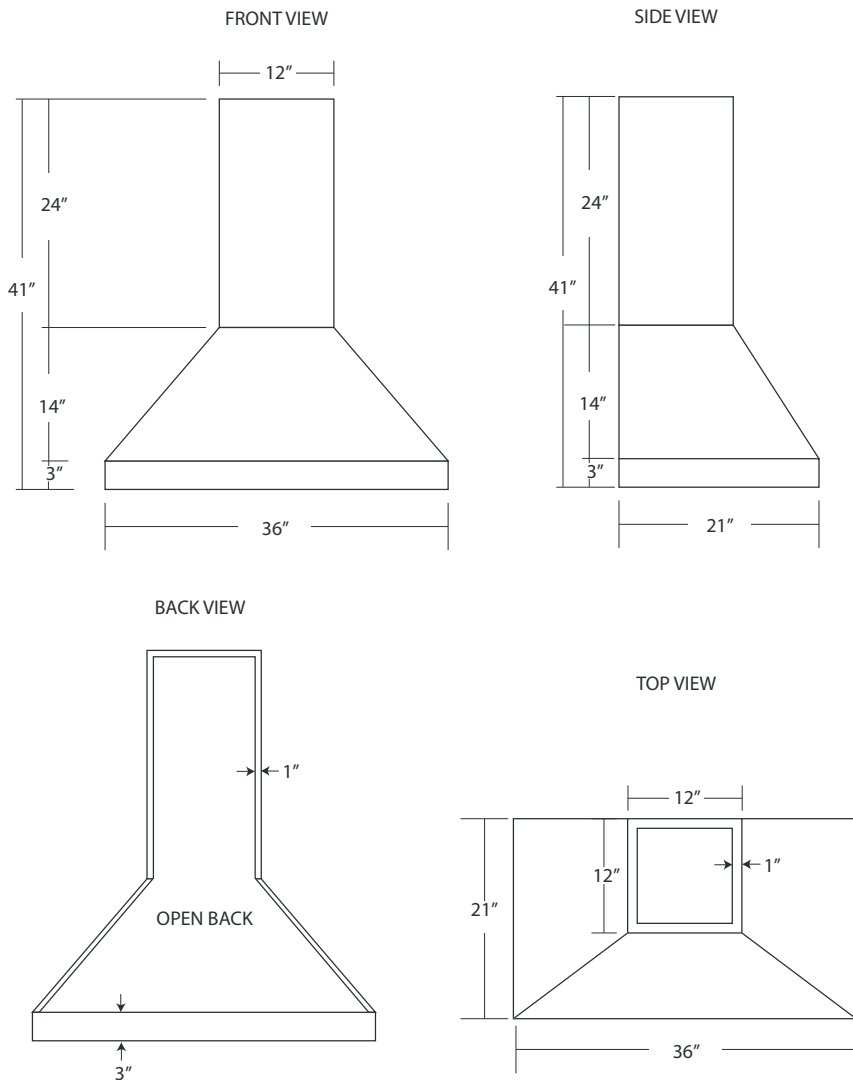

SPECIFICATIONS FOR
36" CHATEAU

CPR362 - Antique
 CPR365 - Brushed Nickel

PRODUCT DETAILS

- * 36" w x 21" d x 41" h
- * Hand hammered 16 gauge recycled copper
- * Professional grade ventilation system
- * Highly efficient baffle filtration
- * 600 CFM motor with variable speed control
- * Dimmer controlled Halogen lighting

CUSTOM SIZES AVAILABLE

INSTALLATION

- * Wall Mount

STANDARDS COMPLIANCE

- * IAPMO Listed / cUPC

SOUND RATINGS

Internal 600 CFM
 High Speed: 5.5 Sones / 62 dBA
 Low Speed: 3.8 Sones / 50 dBA
 Background Sound Level 39 dBA
 (Distance 12" below Filter Intake)

IMPORTANT

Due to the handcrafted nature of this product, it will vary in finish, texture, hammering, and other details. Dimensions may vary up to 1/2". We strongly recommend that you wait for the actual product before making any installation cuts.