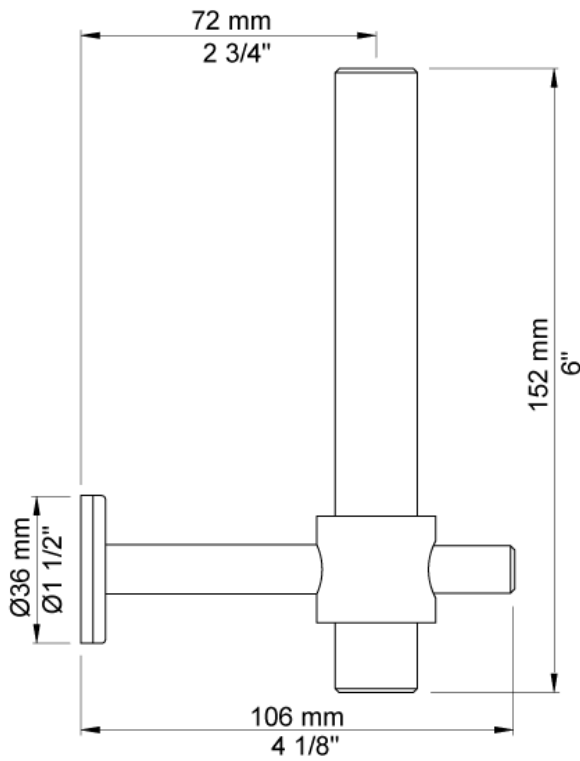

Date:

Client:

Project:

VOLA product: T14

T14

Spare toilet roll holder.

Available in colours

- Color 02, Grey
- Color 04, Light blue
- Color 05, Orange
- Color 06, Light green
- Color 08, Yellow
- Color 09, Dark grey
- Color 12, Mocca
- Color 14, Bright red
- Color 15, Dark blue
- Color 16, Polished chrome
- Color 17, Gloss black
- Color 18, White
- Color 19, Natural brass
- Color 20, Brushed chrome
- Color 21, Carmine red
- Color 25, Pink
- Color 27, Matt black
- Color 40, Brushed stainless steel