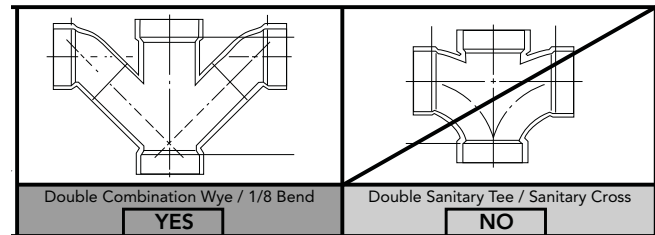

MS964214CEF(G)

Eco Soirée® One-Piece Toilet, 1.28GPF

SPECIFICATIONS

- Water Use 1.28 GPF/4.8LPF
- Flush System Double Cyclone
- Min. Water Pressure 8 psi (static)
- Water Surface 7-7/8" x 9-13/16"
- Trap Diameter 2-1/8"
- Rough-in 12" (Standard), 10", 14"
- Trap Seal 2-3/16"
- Warranty One Year Limited Warranty
- Material Vitreous china
- Shipping Weight 120 lbs.
- Shipping Dimensions 32" L x 20" W x 17-3/4" H¹ x 28-3/4" H²

INSTALLATION NOTES

Back-to-Back Toilet Installations:
 TOTO recommends the use of a nationally listed, double sanitary tee-wye only, in vertical waste stacks, in accordance with the stipulations noted in the majority of nationally recognized plumbing codes.