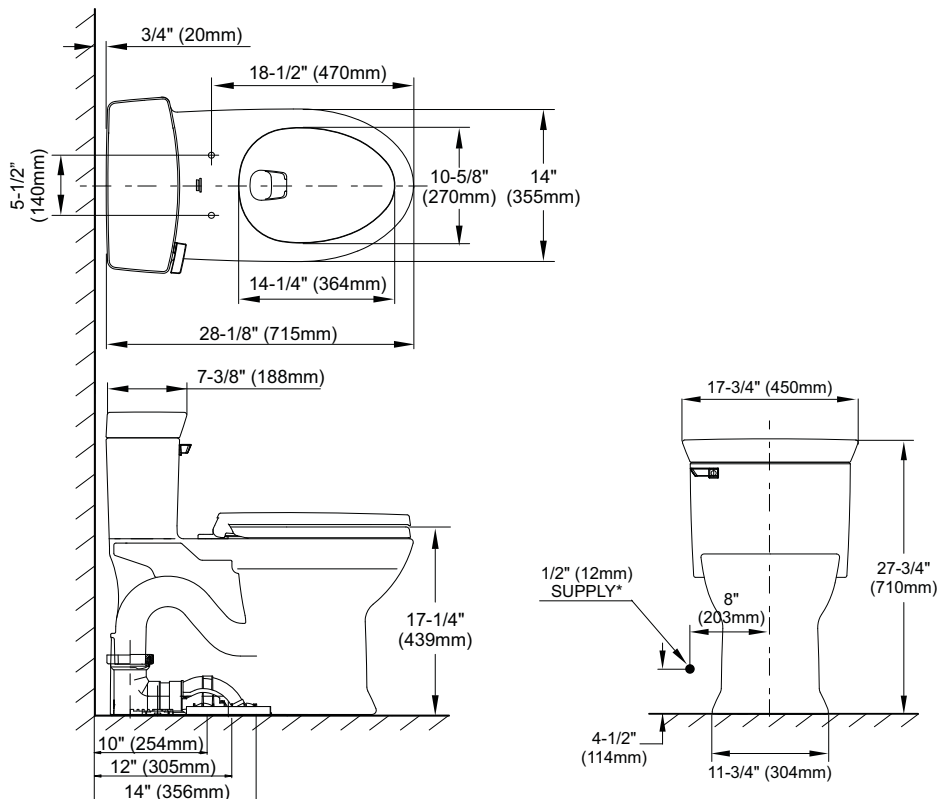

MS964214CEF(G)

Eco Soirée® One-Piece Toilet, 1.28GPF

SPECIFICATIONS

- Water Use 1.28 GPF/4.8LPF
- Flush System Double Cyclone
- Min. Water Pressure 8 psi (static)
- Water Surface 7-7/8" x 9-13/16"
- Trap Diameter 2-1/8"
- Rough-in 12" (Standard), 10", 14"
- Trap Seal 2-3/16"
- Warranty One Year Limited Warranty
- Material Vitreous china
- Shipping Weight 120 lbs.
- Shipping Dimensions 32" L x 20" W x 17-3/4" H¹ x 28-3/4" H²

INSTALLATION NOTES

Back-to-Back Toilet Installations:
 TOTO recommends the use of a nationally listed, double sanitary tee-wye only, in vertical waste stacks, in accordance with the stipulations noted in the majority of nationally recognized plumbing codes.

These dimensions and specifications are subject to change without notice