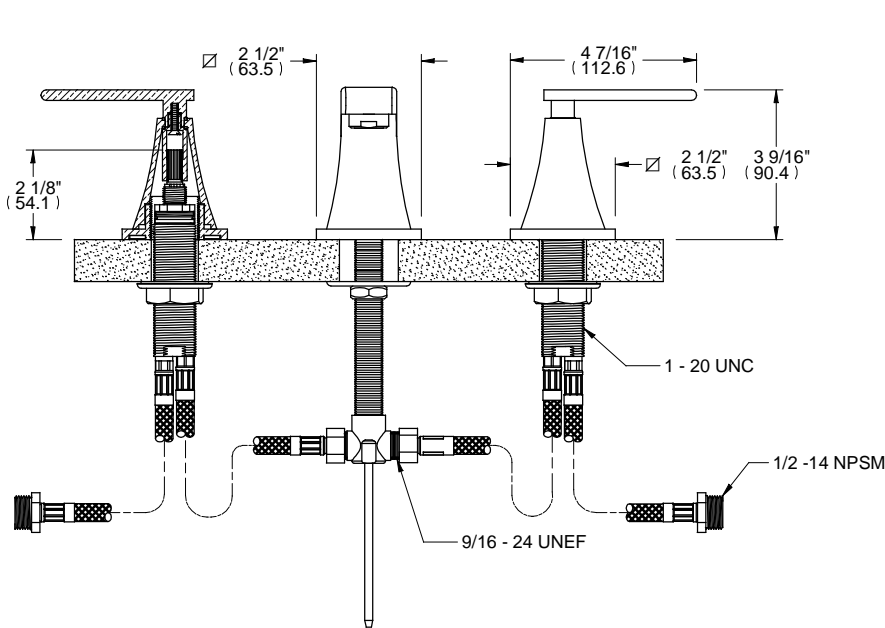

L1

ALTMANS RESERVES THE RIGHT TO MODIFY AND CHANGE SPECIFICATIONS AT ANY TIME. PLEASE VERIFY DIMENSIONS PRIOR TO INSTALLATION.

- Features**
- Available in All Finishes
 - Low Lead Brass Construction
 - 1/4 Turn Ceramic Disc Cartridge

Through-Hole Specifications

- Spout: \varnothing 1 1/4" MAX
- Valve: \varnothing 1 1/4" MAX

DIMENSIONS SHOWN TO NEAREST 1/16"