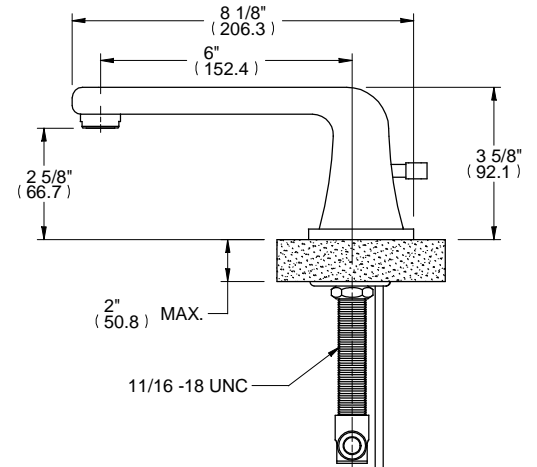

L1

ALTMANS RESERVES THE RIGHT TO MODIFY AND CHANGE SPECIFICATIONS AT ANY TIME. PLEASE VERIFY DIMENSIONS PRIOR TO INSTALLATION.

- Features**
- Available in All Finishes
 - Low Lead Brass Construction
 - 1/4 Turn Ceramic Disc Cartridge

Through-Hole Specifications

- Spout: \varnothing 1 1/4" MAX
- Valve: \varnothing 1 1/4" MAX

DIMENSIONS SHOWN TO NEAREST 1/16"