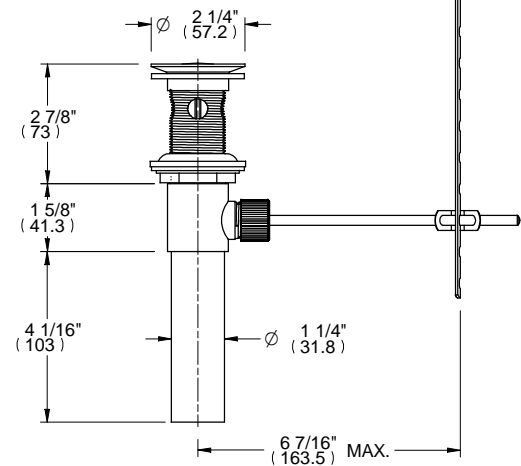

L1

ALTMANS RESERVES THE RIGHT TO MODIFY AND CHANGE SPECIFICATIONS AT ANY TIME. PLEASE VERIFY DIMENSIONS PRIOR TO INSTALLATION.

- Features**
- Available in All Finishes
 - Low Lead Brass Construction
 - 1/4 Turn Ceramic Disc Cartridge

Through-Hole Specifications

- Spout: \varnothing 1 1/4" MAX
- Valve: \varnothing 1 1/4" MAX

DIMENSIONS SHOWN TO NEAREST 1/16"