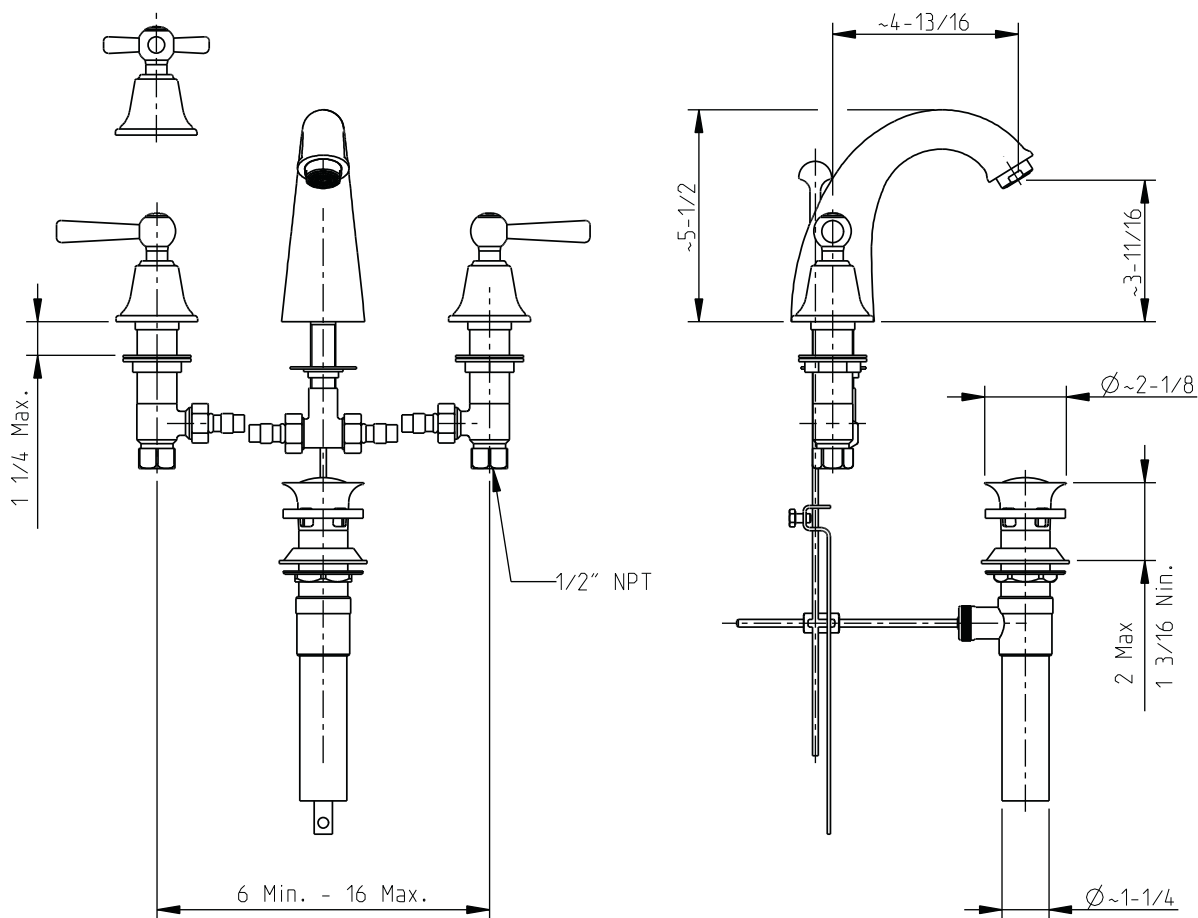

Sea Island

3 hole widespread lavatory

www.cifial.eu
www.cifial.pt
www.cifial.pl
www.cifial.es
www.cifial.co.uk
www.cifialusa.com

Recommended hole diameters: Spout - 1 1/4"
Valves - 1 1/4"

dimensions inches

Note: xxx represent different finishing.

	625	620	W30	X10
A	5713111		3460008-xxx 5C02043 5C02040	