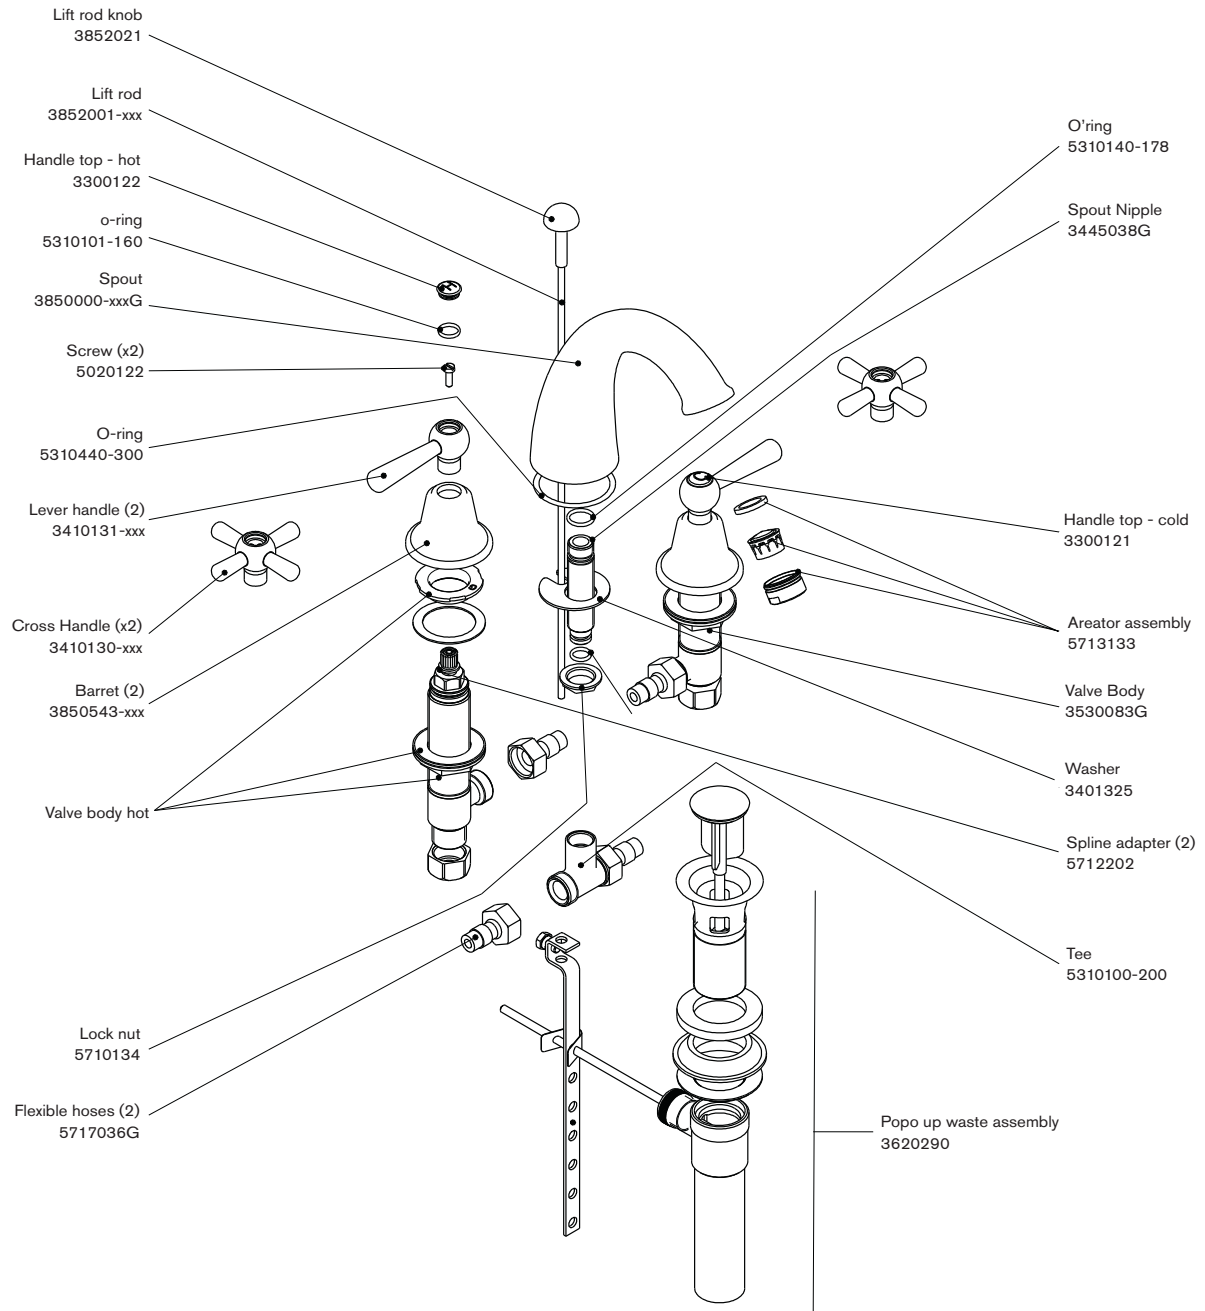

Sea Island

3 hole widespread lavatory

www.cifial.eu
www.cifial.pt
www.cifial.pl
www.cifial.es
www.cifial.co.uk
www.cifialusa.com

Recommended hole diameters: Spout - 1 1/4"
Valves - 1 1/4"

dimensions inches

Note: xxx represent different finishing.

	625	620	W30	X10
A	5713111		3460008-xxx 5C02043 5C02040	