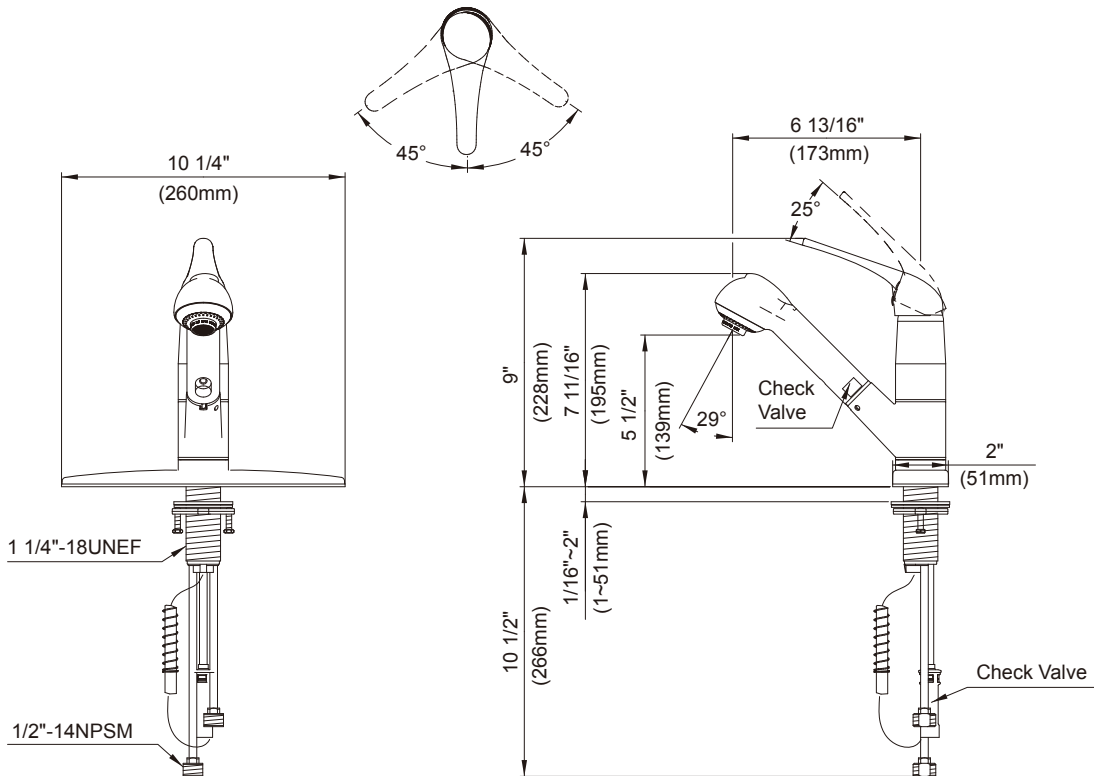

Submittal Information:

Job Name: _____

Location: _____

Contractor: _____

Contact #: _____