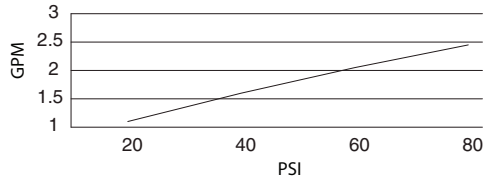

SPECIFICATIONS

MELROSE™ SINGLE HANDLE PULL-OUT KITCHEN FAUCET

Model

D456012

Description

- Ceramic disc valve
- 7 3/4" high spout, 6 3/4" spout length
- 2 function spray/aerated stream
- Quiet running hose with spring retraction
- Single hole mount with optional deck plate

Standards

Certified to NSF/ANSI 61 Section 9

- NSF 61-9
- Energy Policy Act of 1992

NSF/ANSI 372

- ASME A112.18.1M/A112.18.1
- NSF/ANSI 372

- ADA Accessibility Guidelines for Buildings and Facilities - 4.27.4 Controls and Mechanisms

- CSA B125.1

Warranty

Danze products are covered by a manufacturer's limited "lifetime" warranty for manufacturing defects.

Flow Rate

Finishes Available

- Chrome