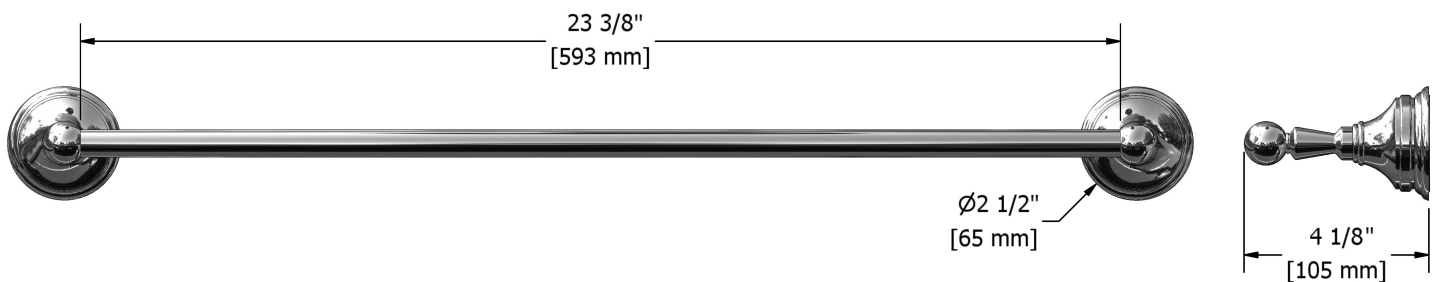

60 cm (24") towel bar  
**RT5XX**

## Specifications

### Descriptions

- 4 anchorpoints
- May be cut to desired length

### Available colors

- C : Chrome
- BN : Brushed nickel (PVD)
- PN : Polished nickel (PVD)

Sizes, models and finishes may differ from thoses presented.