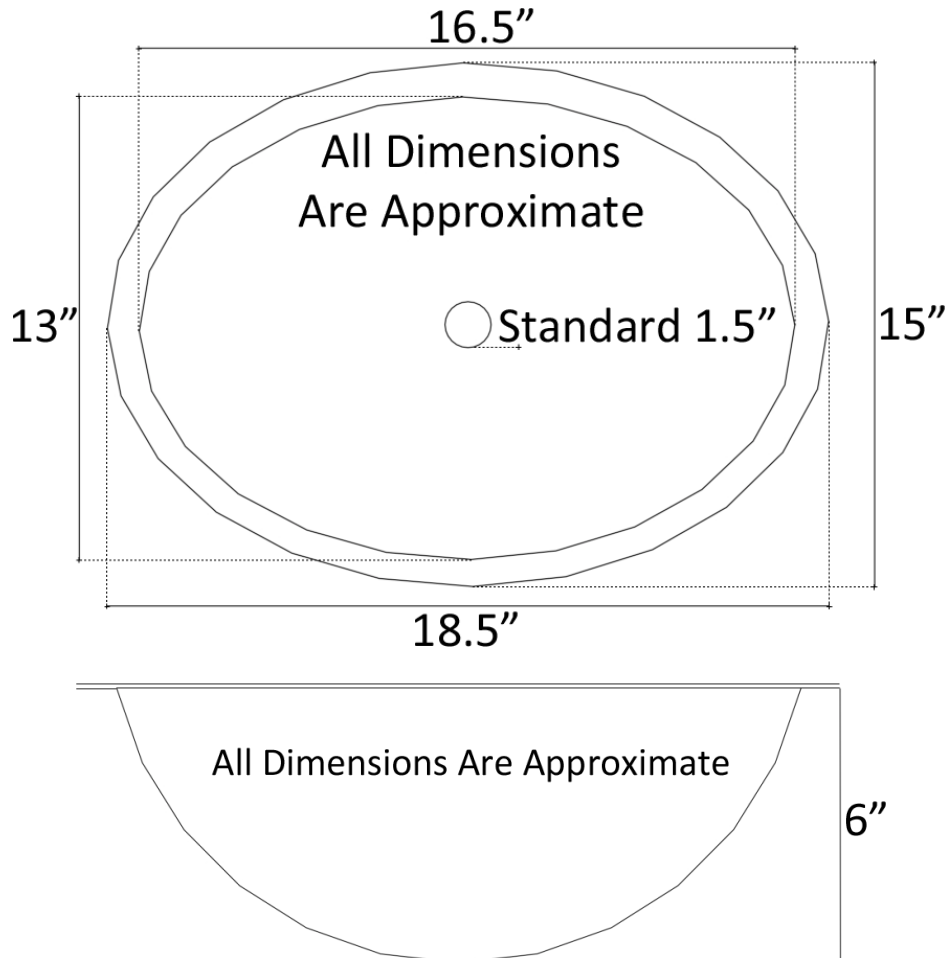

Available Drains:

D004	Grid Strainer
D005	Lift and Turn
D006	Pop-up w/ horizontal lift rod
D101 - D604	Decorative Drain

DIMENSIONS WILL VARY. DO NOT use this sheet as a guide for countertop cuts.