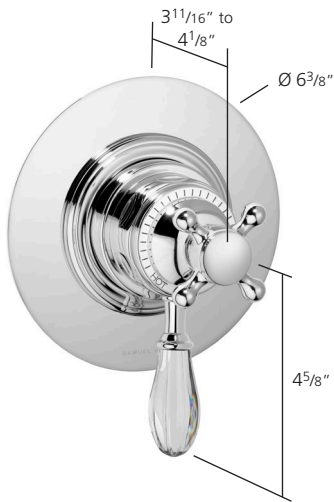

V261-TGC

Dual control valve trim

Clear organic crystal lever

Finishes: Chrome
Polished nickel
Satin nickel
Antique gold

UK and Worldwide Customer Service Team:
+44 (0)121 766 4200
www.samuel-heath.co.uk

USA Customer Service Team:
www.samuel-heath.com