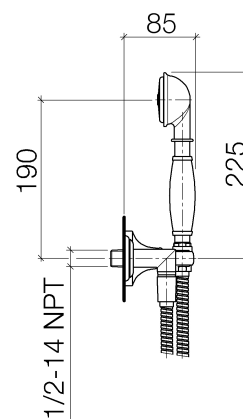

Product specifications

- Hand shower with back flow preventer
- Hand shower bracket
- 49 1/4" shower hose with rotating hose connector
- 2 1/2" diameter flanges
- Water flow rate limited to max. 2 gpm
- 1/2" wall elbow with back flow preventer
Internal backflow preventer.

Surfaces

- chrome 27803360-00
- chrome 27803360-00
- matt platinum 27803360-06
- matt platinum 27803360-06
- platinum 27803360-08
- platinum 27803360-08
- brass 27803360-09
- brass 27803360-09

Exploded assembly drawing

Order quantity

No.	Article number	Name	Installation quantity
1	28450410ff0010	connection	1
2	28050410ff	holder	1
3	28104970ff	hose	1
4	28002970ff	shower	1