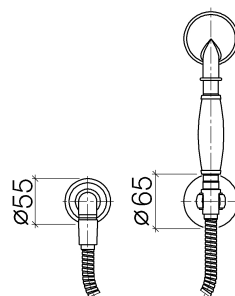

Product specifications

- Hand shower with back flow preventer
- Hand shower bracket
- 49 1/4" shower hose with rotating hose connector
- 2 1/2" diameter flanges
- Water flow rate limited to max. 2 gpm
- 1/2" wall elbow with back flow preventer
Internal backflow preventer.

Surfaces

- chrome 27803360-00
- chrome 27803360-00
- matt platinum 27803360-06
- matt platinum 27803360-06
- platinum 27803360-08
- platinum 27803360-08
- brass 27803360-09
- brass 27803360-09

Exploded assembly drawing

Order quantity

No.	Article number	Name	Installation quantity
1	28450410ff0010	connection	1
2	28050410ff	holder	1
3	28104970ff	hose	1
4	28002970ff	shower	1