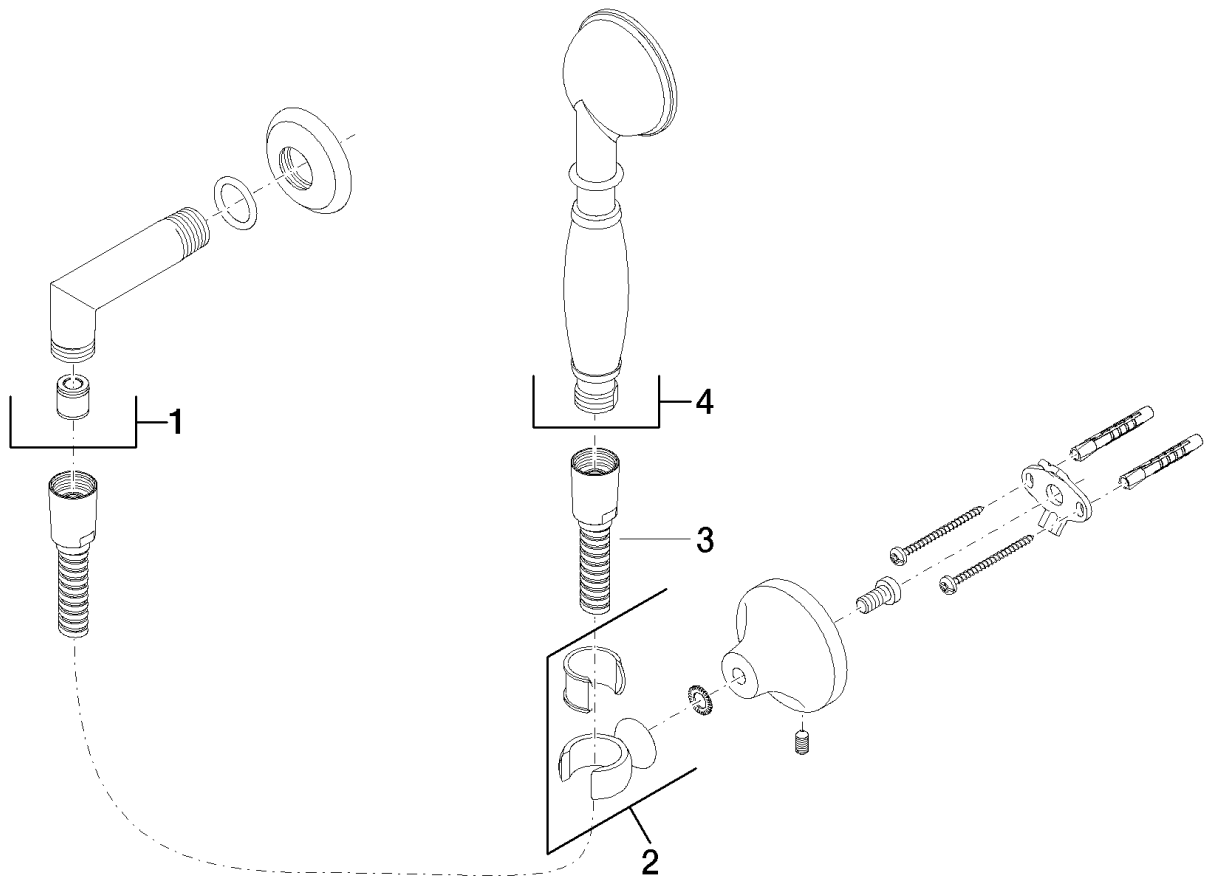

Product specifications

- Hand shower with back flow preventer
- Hand shower bracket
- 49 1/4" shower hose with rotating hose connector
- 2 1/2" diameter flanges
- Water flow rate limited to max. 2 gpm
- 1/2" wall elbow with back flow preventer
Internal backflow preventer.

Surfaces

- chrome 27803360-00
- chrome 27803360-00
- matt platinum 27803360-06
- matt platinum 27803360-06
- platinum 27803360-08
- platinum 27803360-08
- brass 27803360-09
- brass 27803360-09

Exploded assembly drawing

Order quantity

No.	Article number	Name	Installation quantity
1	28450410ff0010	connection	1
2	28050410ff	holder	1
3	28104970ff	hose	1
4	28002970ff	shower	1