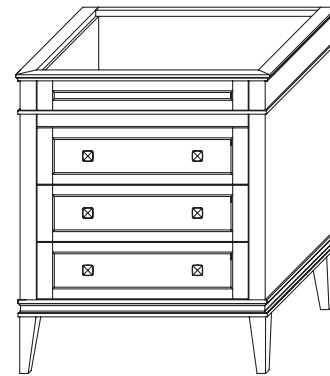

Soft Close and Full Extension drawers with Dovetail construction
 Under mount glides
 Matching finish throughout the interior
 Optional Drawer Organizer
 Matching Mirror and Medicine Cabinet

All Ronbow cabinets are made of solid hardwood or hardwood plywood and meet strict CARB Standards.
 No particle Board or Micro-Density Fiberboard (MDF) are used.

Available finishes:
 VINTAGE HONEY R01
 VINTAGE CAFÉ R12

Available tops:
 CERAMIC SINKTOP
 STONE COUNTER
 TECHSTONE™ TOP
 WIDEAPPEAL™ TOP

TOP VIEW

FRONT VIEW

SIDE VIEW