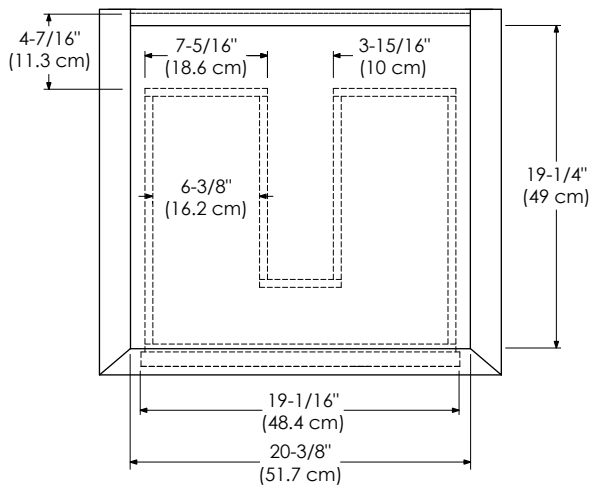

Soft Close and Full Extension drawers with Dovetail construction
Under mount glides
Matching finish throughout the interior
Optional Drawer Organizer
Matching Mirror and Medicine Cabinet

All Ronbow cabinets are made of solid hardwood or hardwood plywood and meet strict CARB Standards.
No particle Board or Micro-Density Fiberboard (MDF) are used.

Available finishes:
VINTAGE HONEY R01
VINTAGE CAFÉ R12

Available tops:
CERAMIC SINKTOP
STONE COUNTER
TECHSTONE™ TOP
WIDEAPPEAL™ TOP

TOP VIEW