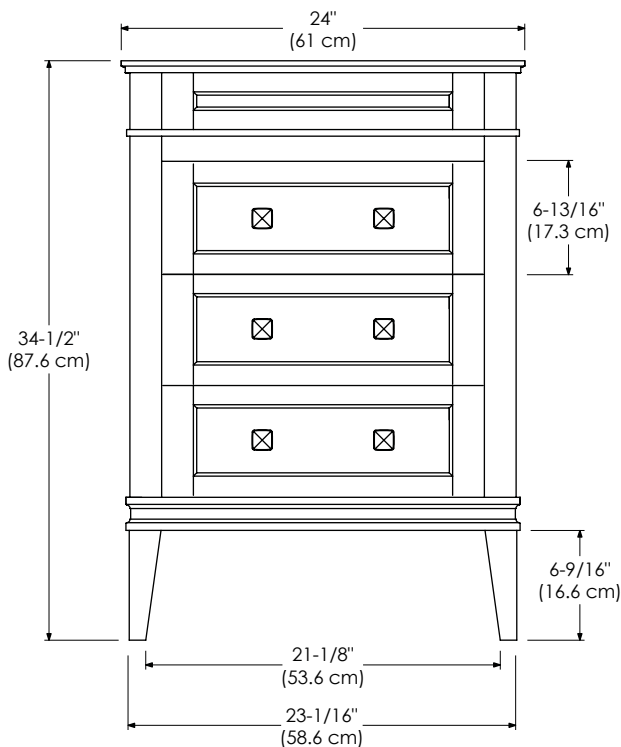

Soft Close and Full Extension drawers with Dovetail construction
Under mount glides
Matching finish throughout the interior
Optional Drawer Organizer
Matching Mirror and Medicine Cabinet

All Ronbow cabinets are made of solid hardwood or hardwood plywood and meet strict CARB Standards.
No particle Board or Micro-Density Fiberboard (MDF) are used.

Available finishes:
VINTAGE HONEY R01
VINTAGE CAFÉ R12

Available tops:
CERAMIC SINKTOP
STONE COUNTER
TECHSTONE™ TOP
WIDEAPPEAL™ TOP

FRONT VIEW