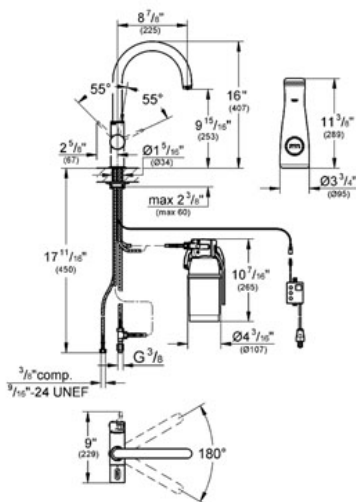

Product Description: Starter kit

Standard Specification:

- GROHE StarLight® finish
- GROHE SilkMove® ceramic cartridge
- GROHE Blue® single-lever faucet with filter function

Consisting of:

- GROHE Blue® 158 gal
- GROHE Blue® filter head with flexible adjustment
- GROHE Blue® carafe
- Single hole installation
- C-spout
- Separate handle for filtered water
- 1/2" cartridge
- Adjustable flow rate limiter
- Swivel Spout
- Swivel area 180°
- Separate internal water ways for filtered and non-filtered water
- Stainless Steel Braided Flexible Supplies
- Type of protection IP 55
- CE approved
- Main switching power supply 100 - 240 V AC (50/60 Hz) with safety extra-low voltage (SELV) 6 V DC to change filter display unit
- Adjustable for 158 gal., 400 gal., 800 gal. filter cartridges
- Noise classification 1 in accordance with DIN4109 incl. certificate
- Max Flow Rate 1.75 gpm (6.6 L/min)