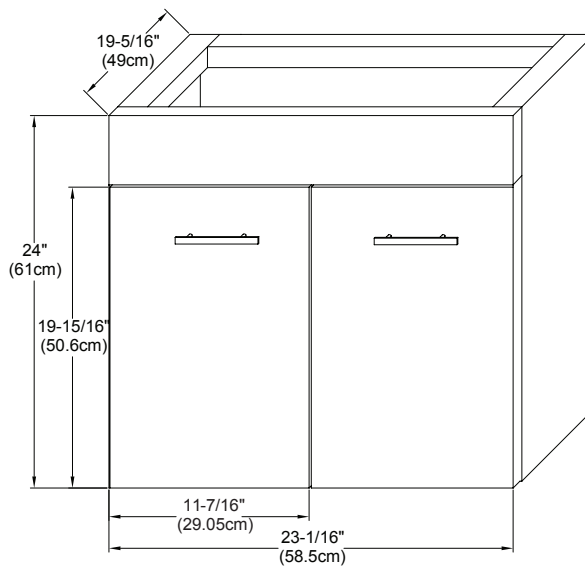

MODEL: 011223-FINISH

WALL-HUNG COLLECTION

Soft Close Wood doors
Soft Close and Full Extension drawers with Dovetail Construction
Matching Finish throughout the Interior
Extend design with Optional 12", 15" & 18" Drawer Bridge and 15" Shelf Bridge
Matching Mirror, Medicine Cabinet and Wall Cabinet

All Ronbow cabinets are made of solid hardwood or hardwood plywood and meet strict CARB Standards.
No particle Board or Micro-Density Fiberboard (MDF) are used.

Available finishes:

- DARK CHERRY H01
- CINNAMON F08
- WHITE W01

Available tops:

- CERAMIC SINKTOP
- GLASS SINKTOP
- TECHSTONE™ TOP
- WIDEAPPEAL™ TOP