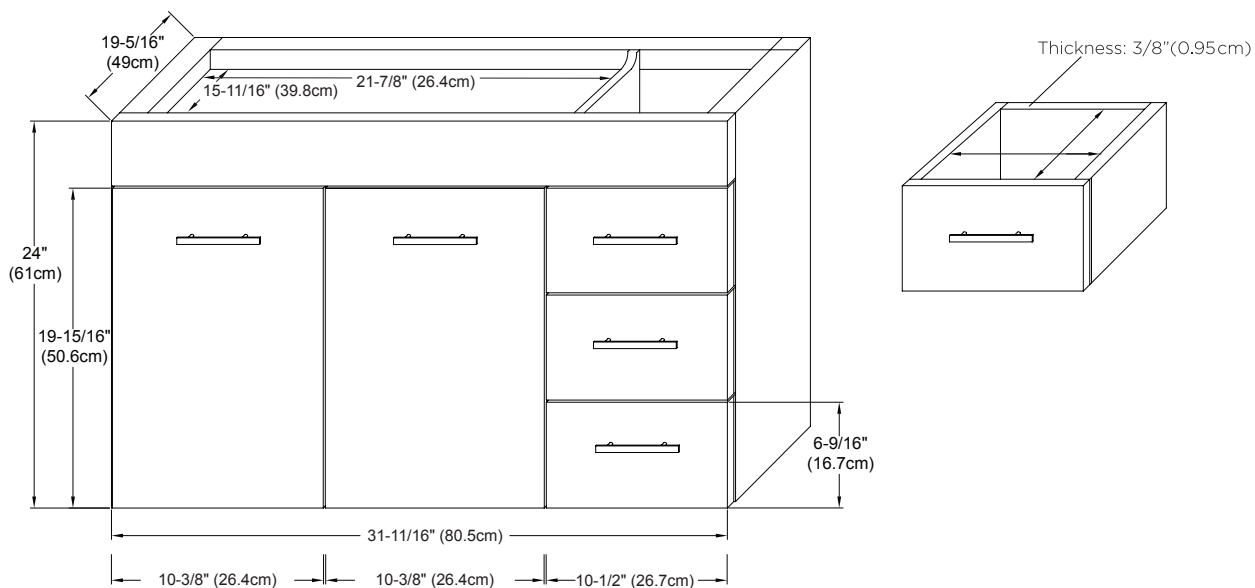

Available tops:

- CERAMIC SINKTOP
- GLASS SINKTOP
- TECHSTONE™ TOP
- WIDEAPPEAL™ TOP

MODEL: 011231-L-FINISH  
011231-R-FINISH

WALL-HUNG COLLECTION

Soft Close Wood doors  
Soft Close and Full Extension drawers with Dovetail Construction  
Matching Finish throughout the Interior  
Extend design with Optional 12", 15" & 18" Drawer Bridge and 15" Shelf Bridge  
Matching Mirror, Medicine Cabinet and Wall Cabinet  
Door can be left (L) or right (R) side

MODEL: 011236-L-FINISH  
011236-R-FINISH

WALL-HUNG COLLECTION

Soft Close Wood doors  
Soft Close and Full Extension drawers with Dovetail Construction  
Matching Finish throughout the Interior  
Extend design with Optional 12", 15" & 18" Drawer Bridge and 15" Shelf Bridge  
Matching Mirror, Medicine Cabinet and Wall Cabinet  
Door can be left (L) or right (R) side