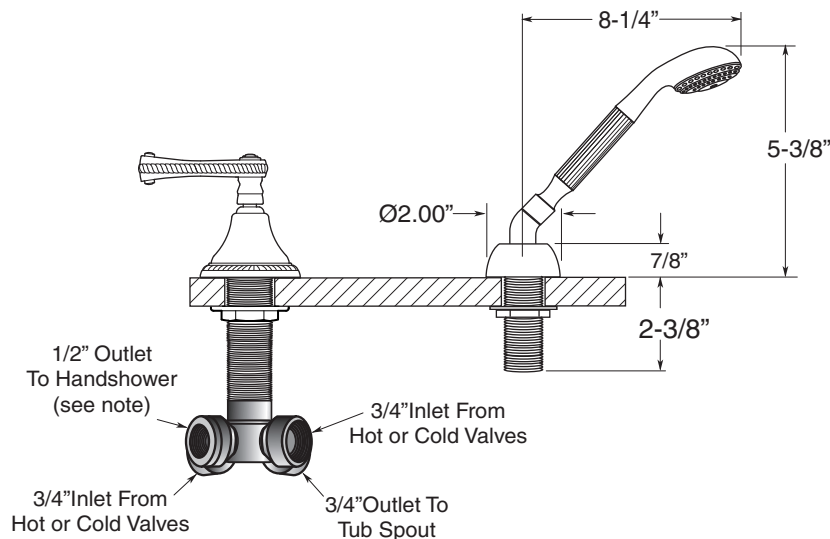

**FEATURES:**

- All brass construction.
- Curved rope lever style handles with setscrew attachment.
- 3/4" valve bodies with 1/4-turn ceramic disc cartridge.
- Available in all finishes. Warranty varies according to finish.
- Certified to meet and exceed the following codes and standards:  
ASME A112.18.1-2005/CSAB 125.1-2005

Charlotte Elite  
Roman Tub Set with Deckmount  
Handshower and Diverter  
1.400593  
(1.400593T - Trim only)

Spout and valves install through 1-1/4" diameter holes.  
Plumber to provide 3/4" supply lines to valves

NOTE: 1/2" outlet for in-line vacuum breaker (18.15.055), and 60" chrome spiral hose (18.10.016) - INCLUDED

Note: Measurements are subject to change or cancellation. No responsibility is assumed for use of superseded or voided pages.

# Parts List Series 400

Charlotte Elite  
Roman Tub Set with Deckmount  
Diverter and Handshower