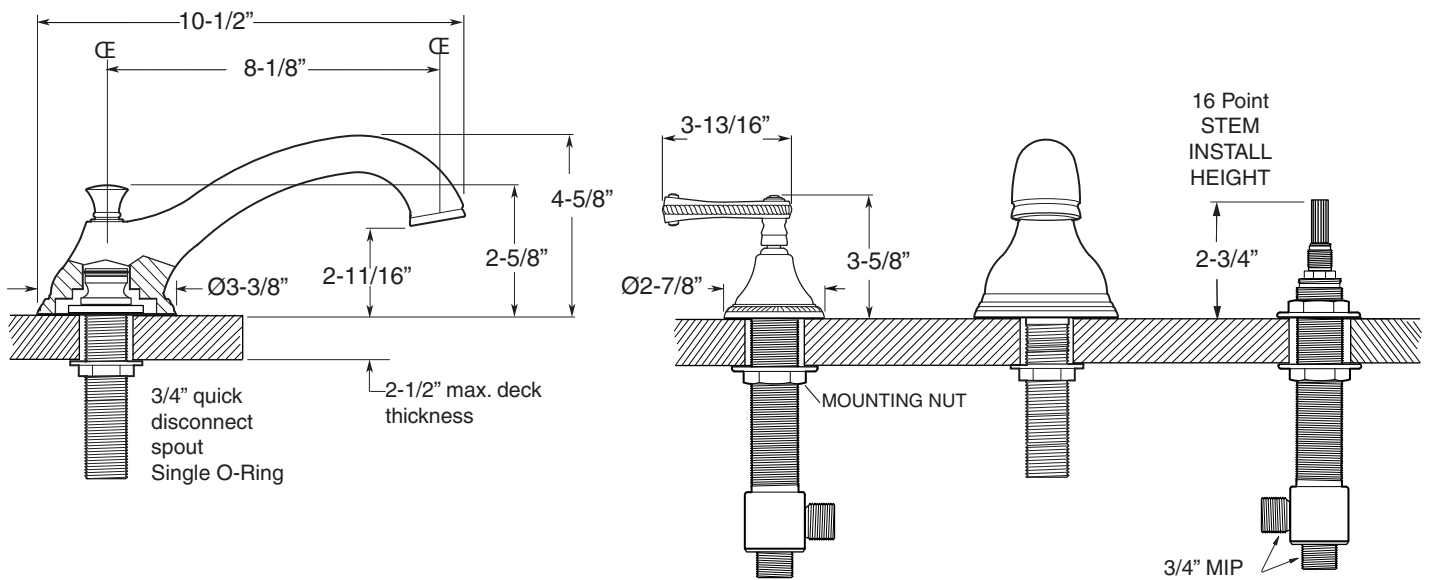

**FEATURES:**

- All brass construction.
- Curved rope lever style handles with setscrew attachment.
- 3/4" valve bodies with 1/4-turn ceramic disc cartridge.
- Available in all finishes. Warranty varies according to finish.
- Certified to meet and exceed the following codes and standards:  
ASME A112.18.1-2005/CSAB 125.1-2005

Charlotte Elite  
Roman Tub Set with Deckmount  
Handshower and Diverter  
1.400593  
(1.400593T - Trim only)

Spout and valves install through 1-1/4" diameter holes.  
Plumber to provide 3/4" supply lines to valves

NOTE: 1/2" outlet for in-line vacuum breaker (18.15.055), and 60" chrome spiral hose (18.10.016) - INCLUDED

Note: Measurements are subject to change or cancellation. No responsibility is assumed for use of superseded or voided pages.

# Parts List Series 400

Charlotte Elite  
Roman Tub Set with Deckmount  
Diverter and Handshower