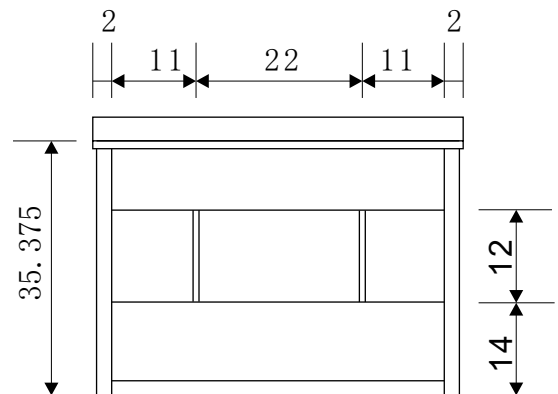

DEC302C Venetian 48" Single Sink Vanity Set (Faucet not included)

Design Element
Bath Furniture

Designer's Pick Collection

The Venetian 48" vanity set combines a classic feel with modern simplicity through its warm color palette, round handles, and crisp lines. The fully-assembled cabinet features solid oak construction for both the frame and the panels, with the panels given a water-resistant treatment for maximum longevity. Seated at the base of the ceramic sink is a chrome-finished pop-up drain designed for easy one-touch draining. Practicality was not compromised, as this vanity includes eight functional drawers and one double-door soft-closing cabinet, all of which have been accented with satin nickel hardware. A mirror and faucet are not included with this model.

Venetian 48" Single Sink Vanity Set

DEC302C Product Features

- Solid Hardwood Construction
- Beige Natural Marble Countertop
- Rectangular Under-Mount Sink
- Polished Chrome Pop-Up Drain
- Eight Functional Drawers
- One Soft-Closing Double Door
- Mirror Not Included
- Satin Nickel Finish Hardware
- Mirror and Faucet Not Included
- Specs: 48"W x 22"D x 34"H)