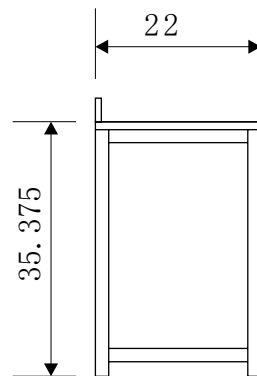

DEC302C Venetian 48" Single Sink Vanity Set (Faucet not included)

Design Element
Bath Furniture

Designer's Pick Collection

The Venetian 48" vanity set combines a classic feel with modern simplicity through its warm color palette, round handles, and crisp lines. The fully-assembled cabinet features solid oak construction for both the frame and the panels, with the panels given a water-resistant treatment for maximum longevity. Seated at the base of the ceramic sink is a chrome-finished pop-up drain designed for easy one-touch draining. Practicality was not compromised, as this vanity includes eight functional drawers and one double-door soft-closing cabinet, all of which have been accented with satin nickel hardware. A mirror and faucet are not included with this model.

Venetian 48" Single Sink Vanity Set

DEC302C Product Features

- Solid Hardwood Construction
- Beige Natural Marble Countertop
- Rectangular Under-Mount Sink
- Polished Chrome Pop-Up Drain
- Eight Functional Drawers
- One Soft-Closing Double Door
- Mirror Not Included
- Satin Nickel Finish Hardware
- Mirror and Faucet Not Included
- Specs: 48"W x 22"D x 34"H)