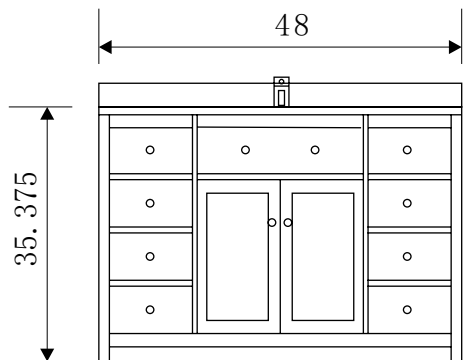

DEC302C Venetian 48" Single Sink Vanity Set (Faucet not included)

Design Element
Bath Furniture

Designer's Pick Collection

The Venetian 48" vanity set combines a classic feel with modern simplicity through its warm color palette, round handles, and crisp lines. The fully-assembled cabinet features solid oak construction for both the frame and the panels, with the panels given a water-resistant treatment for maximum longevity. Seated at the base of the ceramic sink is a chrome-finished pop-up drain designed for easy one-touch draining. Practicality was not compromised, as this vanity includes eight functional drawers and one double-door soft-closing cabinet, all of which have been accented with satin nickel hardware. A mirror and faucet are not included with this model.

Venetian 48" Single Sink Vanity Set

DEC302C Product Features

- Solid Hardwood Construction
- Beige Natural Marble Countertop
- Rectangular Under-Mount Sink
- Polished Chrome Pop-Up Drain
- Eight Functional Drawers
- One Soft-Closing Double Door
- Mirror Not Included
- Satin Nickel Finish Hardware
- Mirror and Faucet Not Included
- Specs: 48"W x 22"D x 34"H)