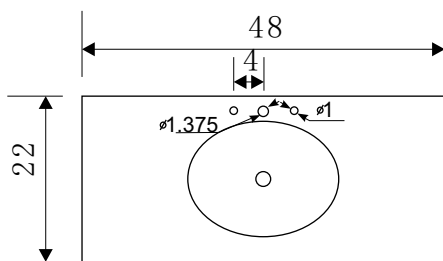

DEC302C Venetian 48" Single Sink Vanity Set (Faucet not included)

Design Element
Bath Furniture

Designer's Pick Collection

The Venetian 48" vanity set combines a classic feel with modern simplicity through its warm color palette, round handles, and crisp lines. The fully-assembled cabinet features solid oak construction for both the frame and the panels, with the panels given a water-resistant treatment for maximum longevity. Seated at the base of the ceramic sink is a chrome-finished pop-up drain designed for easy one-touch draining. Practicality was not compromised, as this vanity includes eight functional drawers and one double-door soft-closing cabinet, all of which have been accented with satin nickel hardware. A mirror and faucet are not included with this model.

Venetian 48" Single Sink Vanity Set

DEC302C Product Features

- Solid Hardwood Construction
- Beige Natural Marble Countertop
- Rectangular Under-Mount Sink
- Polished Chrome Pop-Up Drain
- Eight Functional Drawers
- One Soft-Closing Double Door
- Mirror Not Included
- Satin Nickel Finish Hardware
- Mirror and Faucet Not Included
- Specs: 48"W x 22"D x 34"H)