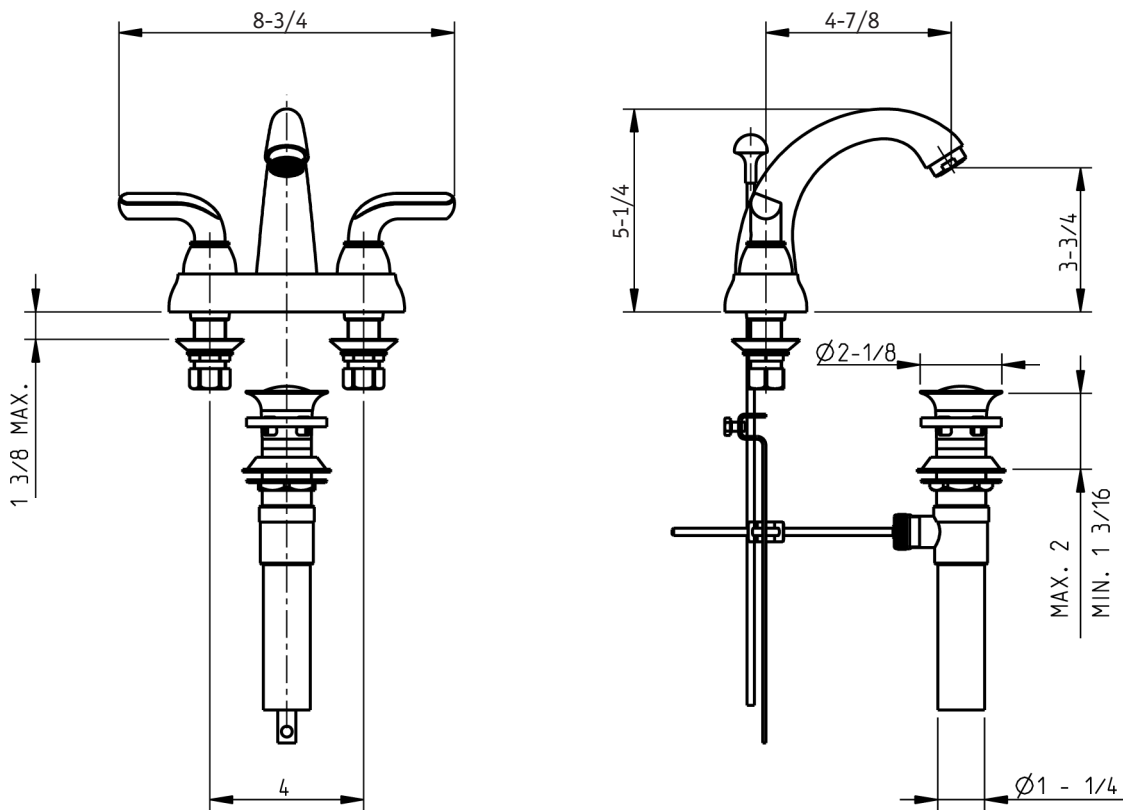

## Stone Mountain

4" Centerset

code | 295 115 xxx

5663383  
983SN000W01

dimensions inches

5663383  
963SN000W01

**Note:** xxx represent different finishing.

	625	620	D15	D20
A	5713111	3460008-620 5C02043 5C03040	3460008-616 5C02043 5C03040	3460008-617 5C02043 5C03040