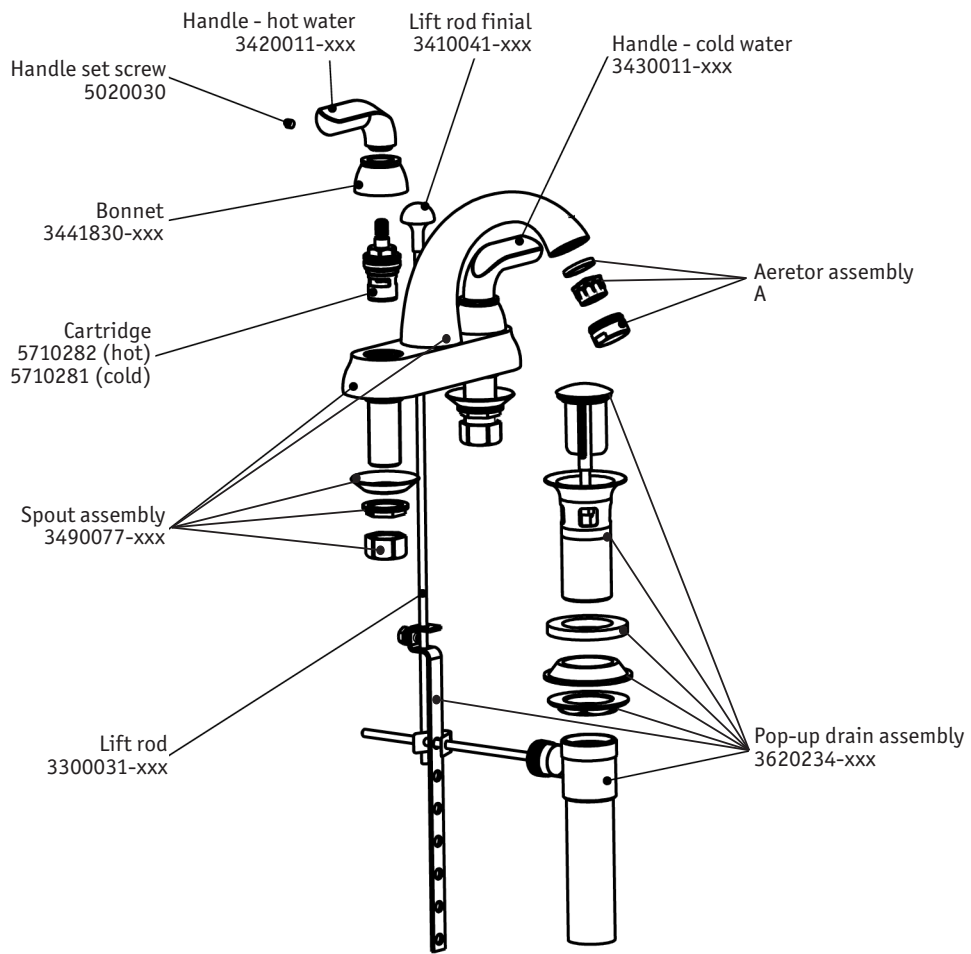

5663383
963SN000W01

Note: xxx represent different finishing.

	625	620	D15	D20
A	5713111	3460008-620 5C02043 5C03040	3460008-616 5C02043 5C03040	3460008-617 5C02043 5C03040