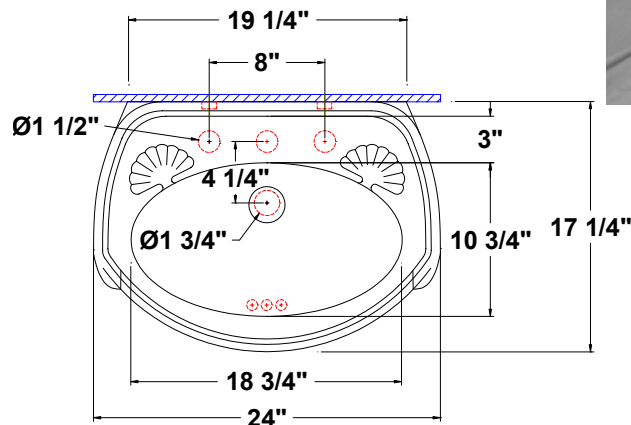

Arlington™

24" x 17 1/4" x 36 1/4" high

Vitreous china pedestal lavatory, front overflow, and faucet deck. Classical design with detailed backsplash and fluted pedestal. Unit comes complete with mounting kit.

- 36 1/4" Lavatory height
- Unique classics design
- Backsplash
- Easy installation

5128.080 –

Faucet holes on 8" centers

Colors:

- .01 White
- .02 Bone
- .06 Balsa™

To be specified:

- Fixture color
- Faucet
- Supplies
- 1 1/4" trap
- Nipple

Fixture Information

Drain outlet	1 3/4" O.D.
Overall dimensions	24" x 17 1/4"
Basin dimensions	18 3/4" x 10 3/4"
Material	Vitreous china

Available Component parts:

- 5128.082 Lavatory slab 8"
- 5120.331 Pedestal only

Fixture dimensions meet ANSI/ASME standard A112.19.2M and CAN/CSA requirements. These measurements are subject to change or cancellation. No responsibility will be assumed for use of superseded or voided pages.