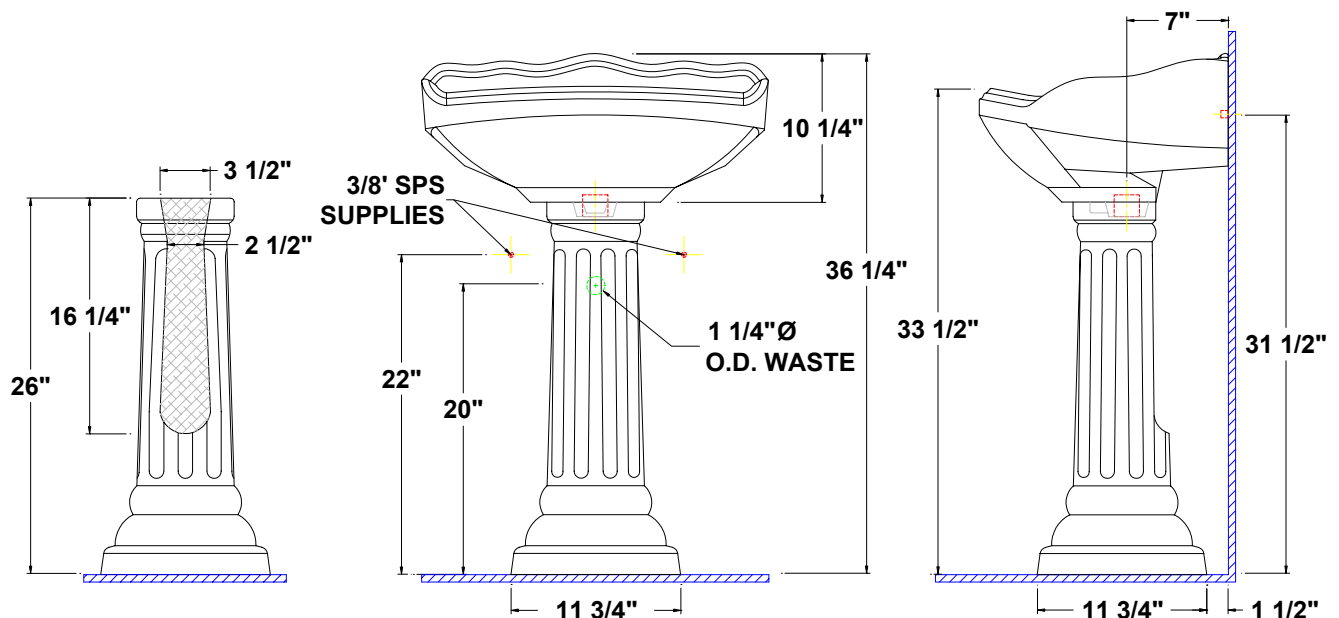

Arlington™

24" x 17 1/4" x 36 1/4" high

Vitreous china pedestal lavatory, front overflow, and faucet deck. Classical design with detailed backsplash and fluted pedestal. Unit comes complete with mounting kit.

- 36 1/4" Lavatory height
- Unique classics design
- Backsplash
- Easy installation

5128.080 –

Faucet holes on 8" centers

Colors:

- .01 White
- .02 Bone
- .06 Balsa™

To be specified:

- Fixture color
- Faucet
- Supplies
- 1 1/4" trap
- Nipple

Fixture Information

Drain outlet	1 3/4" O.D.
Overall dimensions	24" x 17 1/4"
Basin dimensions	18 3/4" x 10 3/4"
Material	Vitreous china

Available Component parts:

- 5128.082 Lavatory slab 8"
- 5120.331 Pedestal only

Fixture dimensions meet ANSI/ASME standard A112.19.2M and CAN/CSA requirements. These measurements are subject to change or cancellation. No responsibility will be assumed for use of superseded or voided pages.