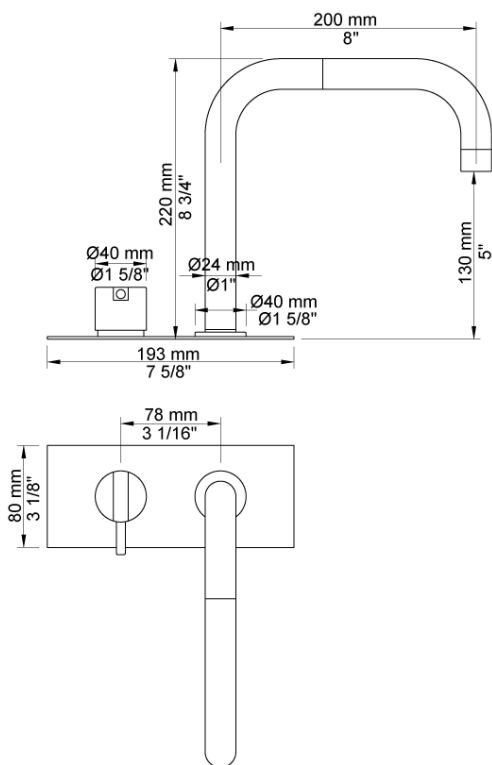

Date:

Client:

Project:

VOLA product: BK5

BK5

One-handle mixer with 360° double swivel spout for bath filling. Complete with adjustable bracket and water collection box. BK5 UP = Plumbed part, fixing bracket and water collection box. BK5 AP = Trim parts.

Flow

	Bar:	1,0	2,0	3,0	4,0	5,0
090D	(l/min)	11,6	16,3	20,0	23,1	25,8

Available in colours

- Color 02, Grey
- Color 04, Light blue
- Color 05, Orange
- Color 06, Light green
- Color 08, Yellow
- Color 09, Dark grey
- Color 12, Mocca
- Color 14, Bright red
- Color 15, Dark blue
- Color 16, Polished chrome
- Color 17, Gloss black
- Color 18, White
- Color 19, Natural brass
- Color 20, Brushed chrome
- Color 21, Carmine red
- Color 25, Pink
- Color 27, Matt black
- Color 40, Brushed stainless steel