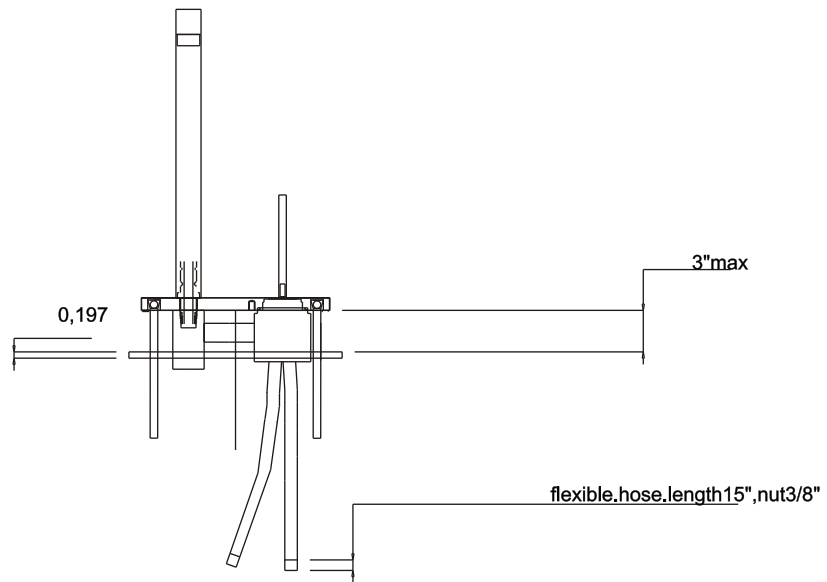

Made in Germany by:
TT-Form GmbH
Vennekenweg 5
D - 46348 Raesfeld

Distributed by:
WS Bath Collections
1051 Lea Drive
Colegeville, PA 19426
Phone: (610)831 0214
Fax: (610) 831 0215
www.wsbathcollections.com

Dimensions:
Inches

Title:
Hydrus wash basin mixer,
pivoting spout, lever: right

Model Number:
E032005

Material:
stainless steel, brushed

Variations:

Date:
08/29/2006