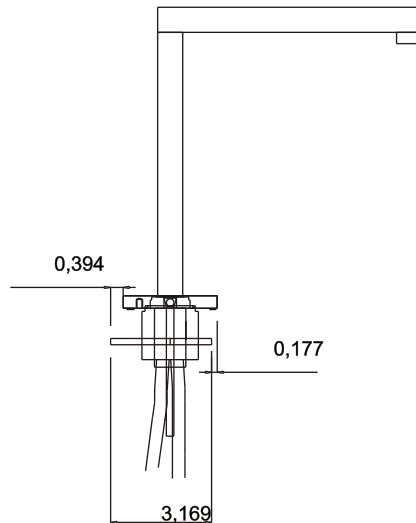

Made in Germany by:
TT-Form GmbH
Vennekenweg 5
D - 46348 Raesfeld

Distributed by:
WS Bath Collections
1051 Lea Drive
Colegeville, PA 19426
Phone: (610)831 0214
Fax: (610) 831 0215
www.wsbathcollections.com

Dimensions:
Inches

Title:
Hydrus wash basin mixer,
pivoting spout, lever: right

Model Number:
E032005

Material:
stainless steel, brushed

Variations:

Date:
08/29/2006