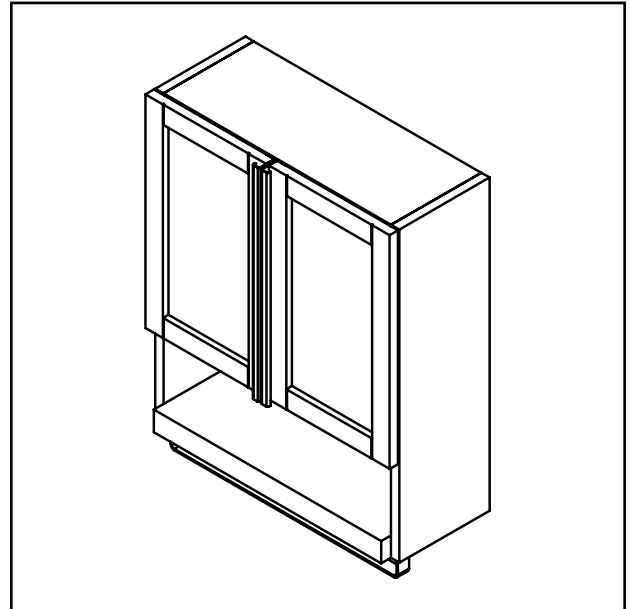

PRODUCT DESCRIPTION

5248 Series 22" Wall Cabinet

- Available in Espresso (ESP) or Maple (MPL) Finish
- Solid Wood Frame
- Two Glass Panel Doors
- Brushed Stainless Steel Hardware & Towel Bar
- Adjustable Interior Shelf

PRODUCT MEASUREMENTS

- Width: 22"
- Depth: 8.88"
- Height: 26"

RECOMMENDED ACCESSORIES

- 5247 Vanity Set
- 9713 Medicine Cabinet

ROUGHING-IN DIMENSIONS

Note: Due to production and material variances, overall product dimensions may vary by 3/16" - 1/4"

FRONT VIEW

SIDE VIEW