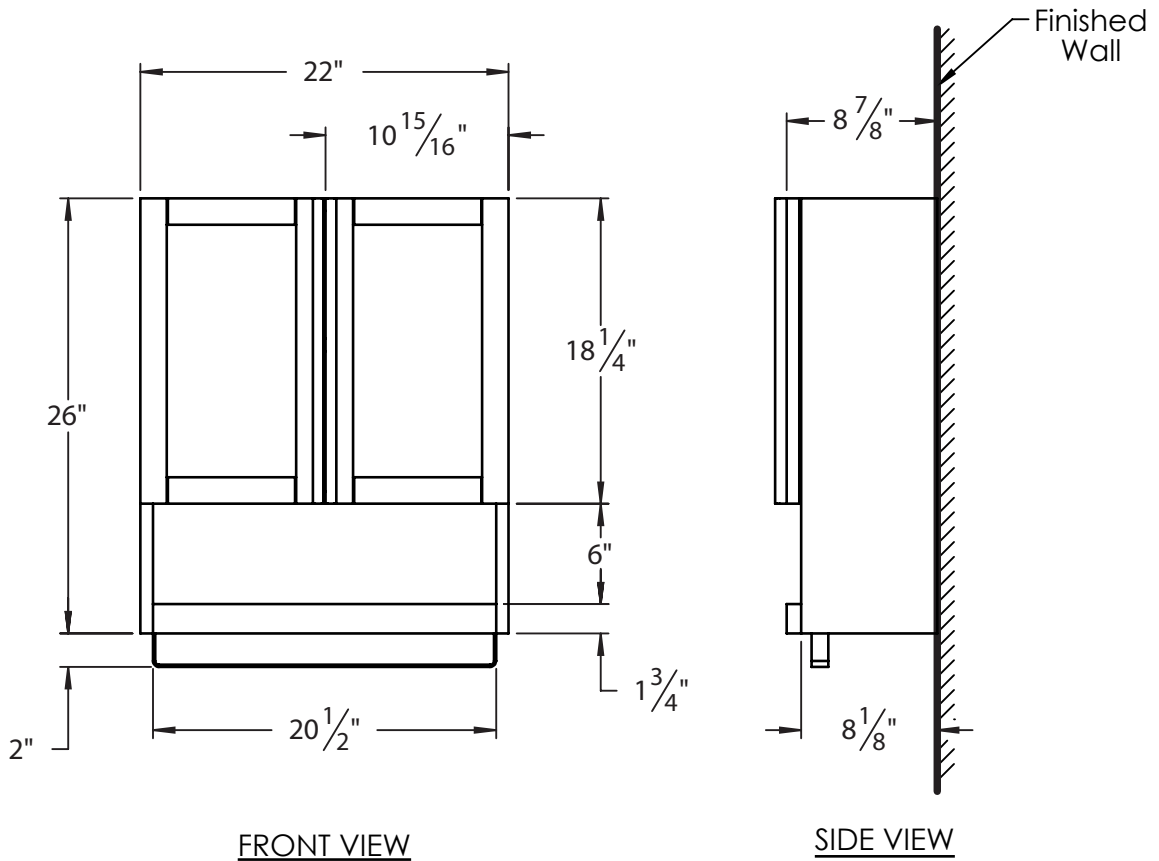

PRODUCT DESCRIPTION

5248 Series 22" Wall Cabinet

- Available in Espresso (ESP) or Maple (MPL) Finish
- Solid Wood Frame
- Two Glass Panel Doors
- Brushed Stainless Steel Hardware & Towel Bar
- Adjustable Interior Shelf

PRODUCT MEASUREMENTS

- Width: 22"
- Depth: 8.88"
- Height: 26"

RECOMMENDED ACCESSORIES

- 5247 Vanity Set
- 9713 Medicine Cabinet

ROUGHING-IN DIMENSIONS

Note: Due to production and material variances, overall product dimensions may vary by 3/16" - 1/4"

FRONT VIEW

SIDE VIEW