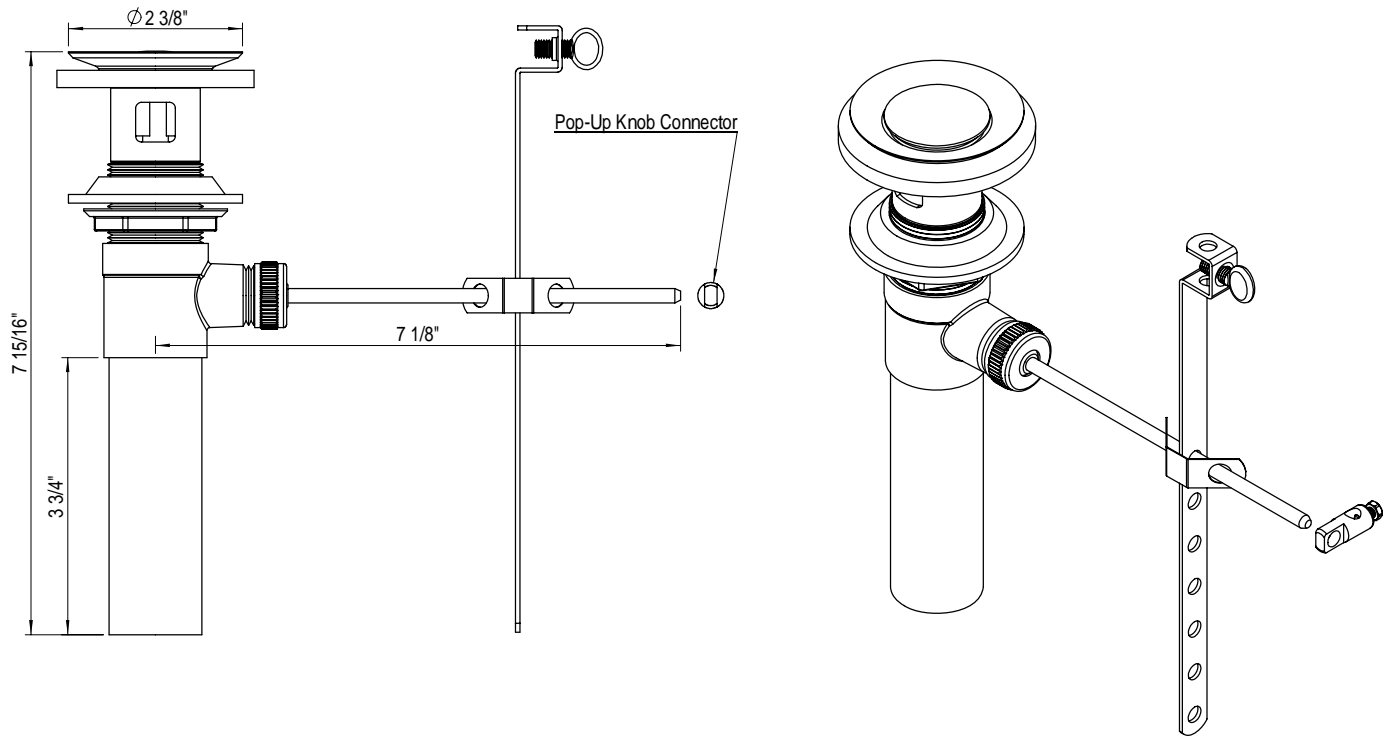

Exposed Pop-Up Assembly 9DBEPU1/Pop-Up Assembly 9DBEPU2

TEL: 905-851-6781
FAX: 905-851-8031
TOLL FREE: 800-461-5901

the RUBINET FAUCET COMPANY

www.rubinet.com