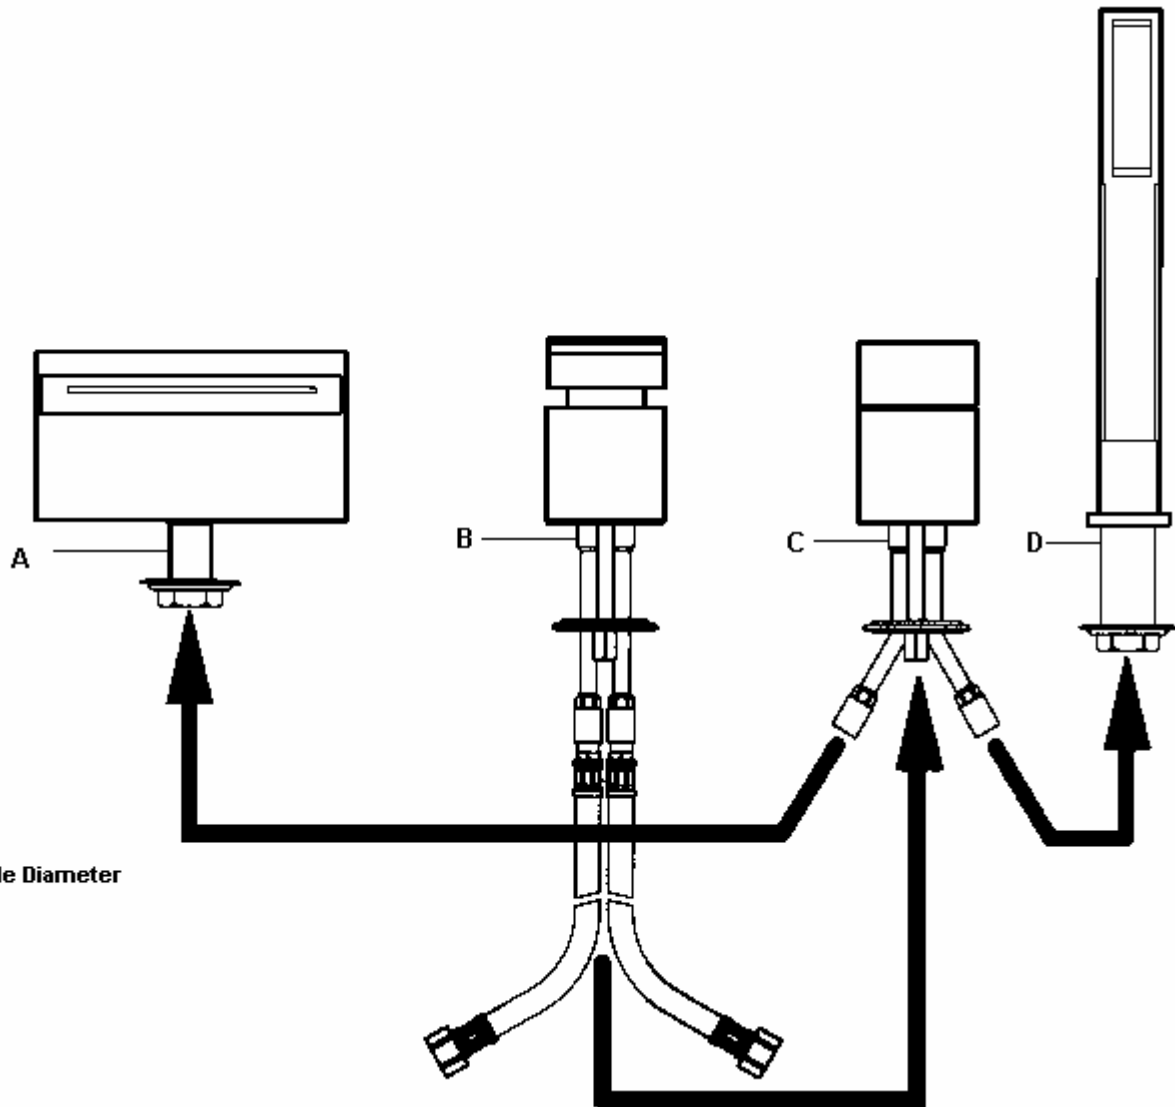

ARTOS®

Quarto Deck Mount Tub Filler

Page 1 of 3

F202-2

25" high flow braided inlet hose 1/2" FPT

WESTOVER
COMPANY

5708 F Street, Omaha, NE 68117 USA
Tel: 402.397.3344 · Fax: 402.731.1473
info@artos-westover.com

Page 3 of 3

F202-2

Deck Mount Hole Diameter

- A - 7/8"
- B - 1-3/8"
- C - 1-3/8"
- D - 1-1/8"

WESTOVER
COMPANY

5708 F Street, Omaha, NE 68117 USA
Tel: 402.397.3344 · Fax: 402.731.1473
info@artos-westover.com