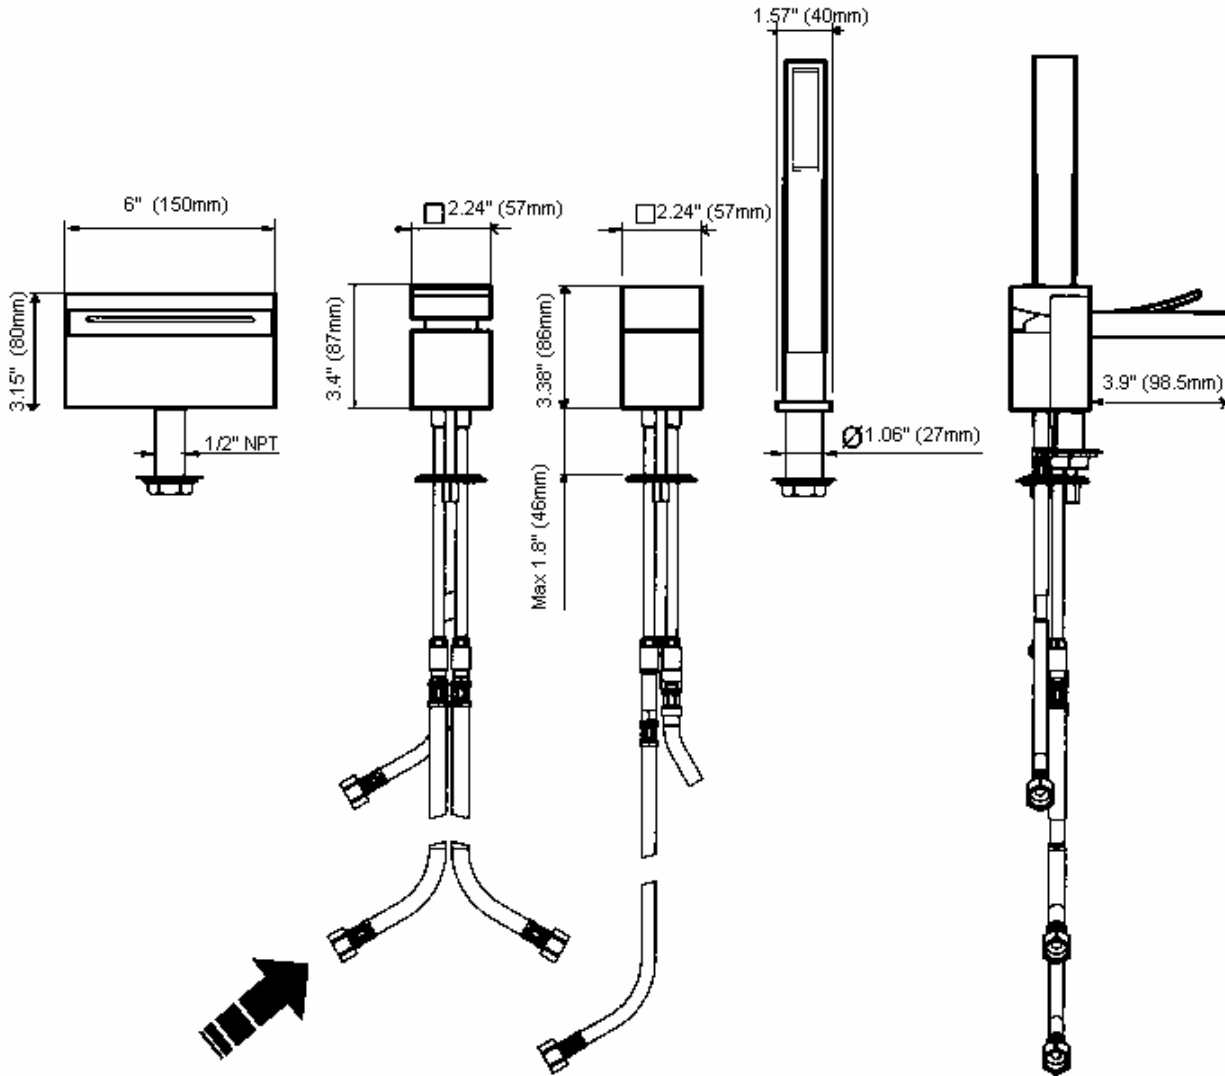

ARTOS®

Quarto Deck Mount Tub Filler

Page 1 of 3

F202-2

25" high flow braided inlet hose 1/2" FPT

WESTOVER
COMPANY

5708 F Street, Omaha, NE 68117 USA
Tel: 402.397.3344 · Fax: 402.731.1473
info@artos-westover.com

ARTOS®

Quarto 4 Hole Deck Mount Tub Filler

Page 2 of 3

F202-2

WESTOVER
COMPANY

5708 F Street, Omaha, NE 68117 USA
Tel: 402.397.3344 · Fax: 402.731.1473
info@artos-westover.com

ARTOS®

Quarto 4 Hole Deck Mount Tub Filler

Page 3 of 3

F202-2

Deck Mount Hole Diameter

- A - 7/8"
- B - 1-3/8"
- C - 1-3/8"
- D - 1-1/8"

WESTOVER
COMPANY

5708 F Street, Omaha, NE 68117 USA
Tel: 402.397.3344 · Fax: 402.731.1473
info@artos-westover.com