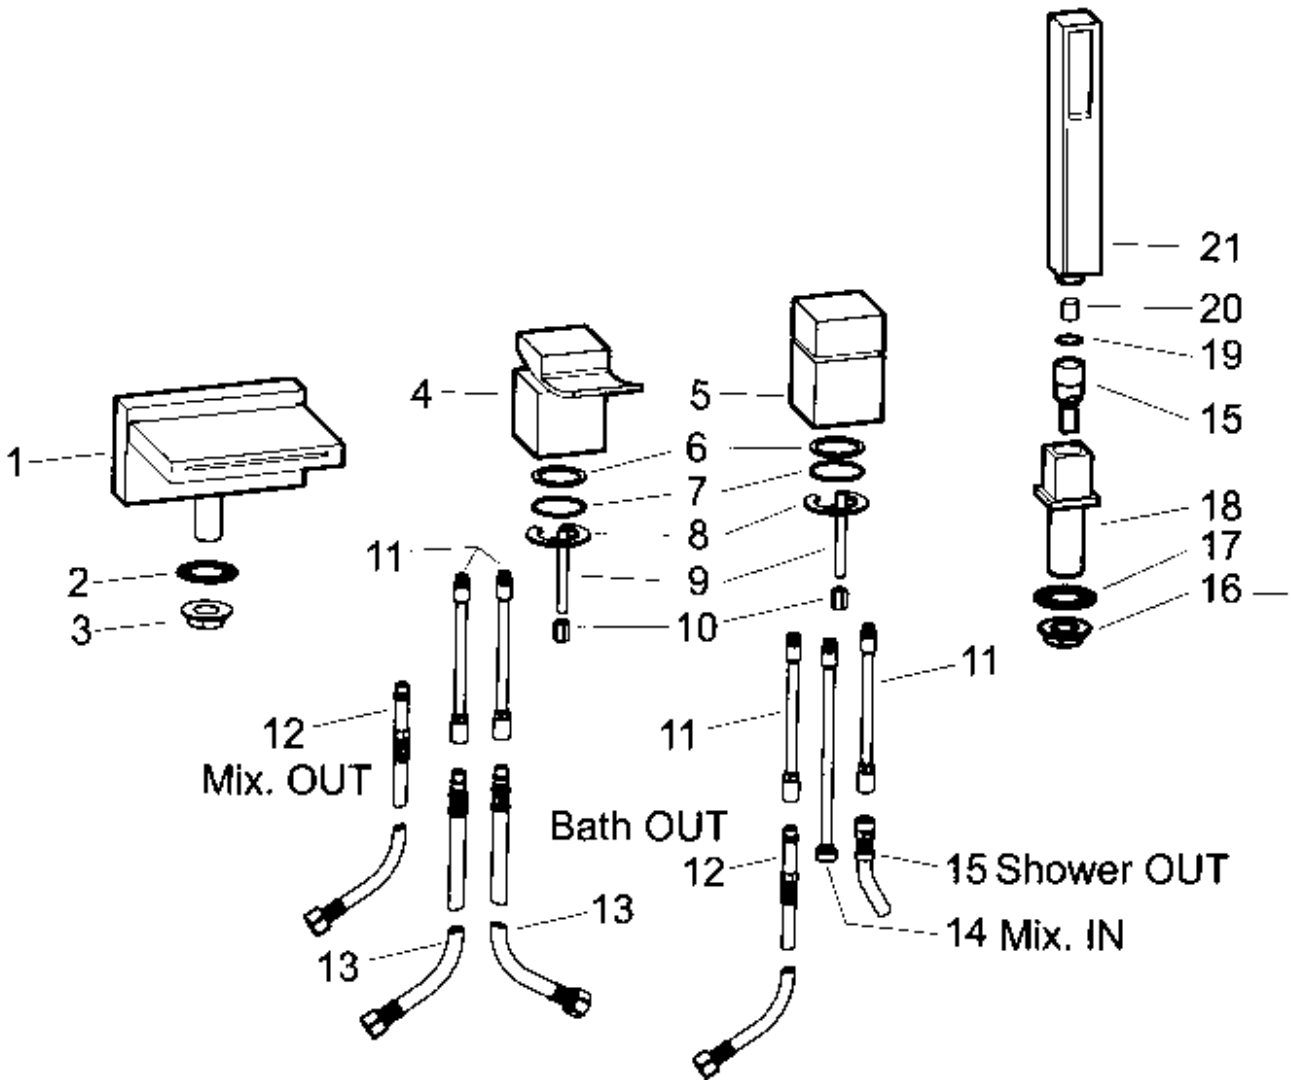

ARTOS®

Quarto Deck Mount Tub Filler

Page 1 of 3

F202-2

25" high flow braided inlet hose 1/2" FPT

WESTOVER
COMPANY

5708 F Street, Omaha, NE 68117 USA
Tel: 402.397.3344 · Fax: 402.731.1473
info@artos-westover.com

ARTOS®

Quarto 4 Hole Deck Mount Tub Filler

Page 2 of 3

F202-2

WESTOVER
COMPANY

5708 F Street, Omaha, NE 68117 USA
Tel: 402.397.3344 · Fax: 402.731.1473
info@artos-westover.com

ARTOS®

Quarto 4 Hole Deck Mount Tub Filler

Page 3 of 3

F202-2

Deck Mount Hole Diameter

- A - 7/8"
- B - 1-3/8"
- C - 1-3/8"
- D - 1-1/8"

WESTOVER
COMPANY

5708 F Street, Omaha, NE 68117 USA
Tel: 402.397.3344 · Fax: 402.731.1473
info@artos-westover.com