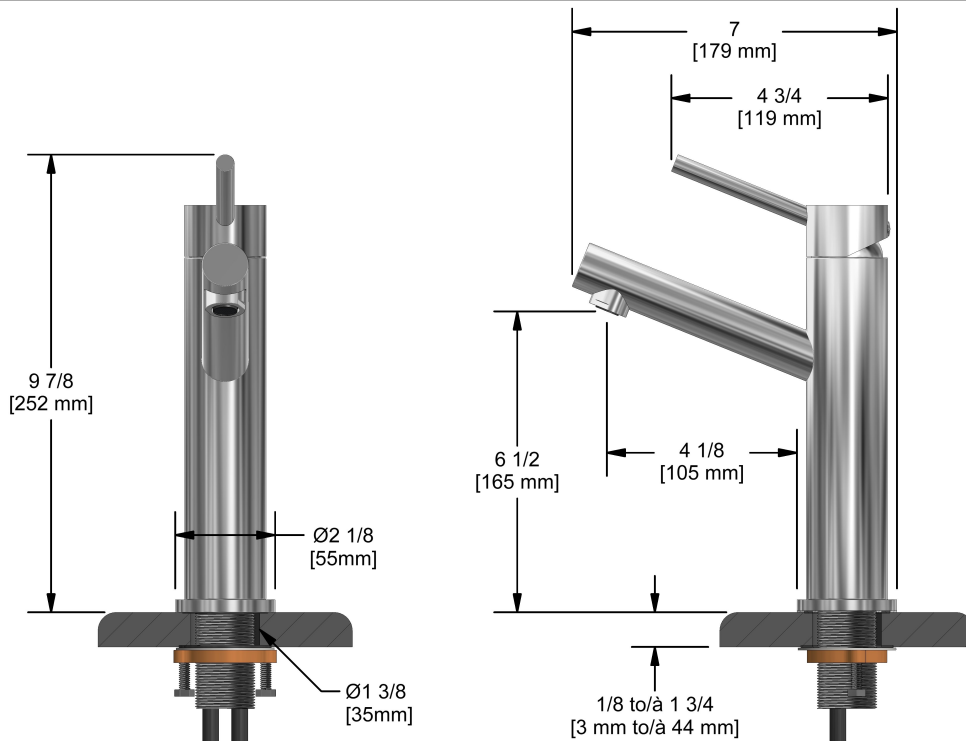

Single hole lavatory faucet
YM01XX

Specifications

Descriptions

- Ceramic cartridge
- 3/8" speedway compression
- No drain

Available colors

- C : Chrome
- BN : Brushed nickel (PVD)

Available flows

- 5.7 L/min, 1.5 gpm (US) 60psi
- 1.9 L/min, 0.5 gpm (US) 60psi (**YM01XX-05**)
- 3.7 L/min, 1 gpm (US) 60psi (**YM01XX-10**)

Cartridges

- 401-072

Certifications

- CSA B125.1
- NSF61
- ASME A112.18.1
- CMR248 Approval

Sizes, models and finishes may differ from those presented.

Warranty

The Riobel inc. product carries a limited LIFETIME warranty on the finish Chrome, Gold (PVD), Brushed nickel (PVD), Night brushed (PVD), Polished nickel (PVD) and all working parts and is guaranteed from the initial date of purchase against all manufacturing defects. Other finished 1 year.