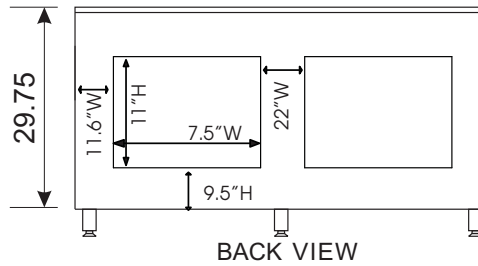

DEC096 Bello 61" Double Sink Vanity Set (Faucets not included)

Design Element™
Bath Furniture

Designer's Pick Collection

The 61" Bello Double Sink Vanity is stylishly constructed of solid oak wood. The White Carrara Marble counter tops classic beauty and contemporary cabinetry bring a unique look to any bathroom. The porcelain oval under mounted sink and marble counter top, beautifully contrast with the sharp lines of the espresso cabinetry. This sleek styled vanity includes two soft closing double door cabinets and six drawers. Included is a panoramic espresso framed mirror. The Tustin vanity will become the center piece to awe-inspire the eye without sacrificing quality, functionality or durability.

Bello 61" Double Sink Vanity Set

DEC096 Product Features

- Solid Hardwood Construction
- Espresso finish
- White Carrara Marble counter top
- Two porcelain under mounted sinks
- Two chrome finish faucets
- Two chrome pop up drains
- Panoramic espresso framed mirror
- Two soft closing double door cabinets and six drawers
- Satin nickel finish hardware
- Specs: 34" H x 61" W x 22" D