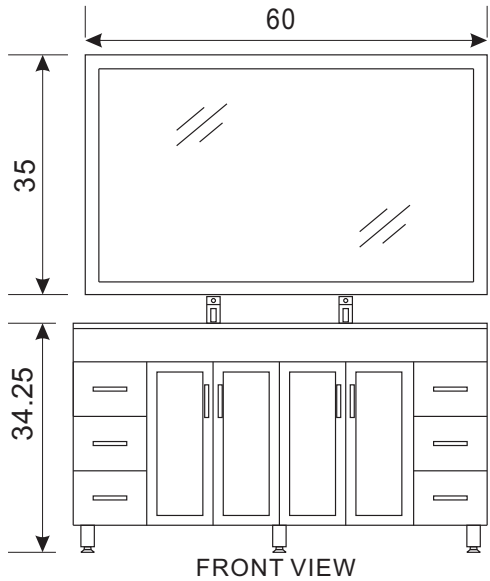

DEC096 Bello 61" Double Sink Vanity Set (Faucets not included)

Design Element™
Bath Furniture

Designer's Pick Collection

The 61" Bello Double Sink Vanity is stylishly constructed of solid oak wood. The White Carrara Marble counter tops classic beauty and contemporary cabinetry bring a unique look to any bathroom. The porcelain oval under mounted sink and marble counter top, beautifully contrast with the sharp lines of the espresso cabinetry. This sleek styled vanity includes two soft closing double door cabinets and six drawers. Included is a panoramic espresso framed mirror. The Tustin vanity will become the center piece to awe-inspire the eye without sacrificing quality, functionality or durability.

Bello 61" Double Sink Vanity Set

DEC096 Product Features

- Solid Hardwood Construction
- Espresso finish
- White Carrara Marble counter top
- Two porcelain under mounted sinks
- Two chrome finish faucets
- Two chrome pop up drains
- Panoramic espresso framed mirror
- Two soft closing double door cabinets and six drawers
- Satin nickel finish hardware
- Specs: 34" H x 61" W x 22" D