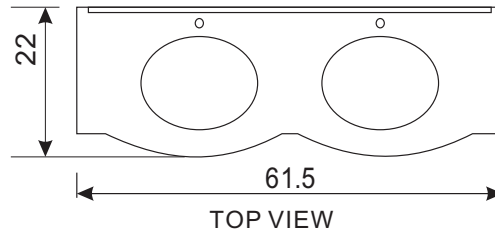

DEC096 Bello 61" Double Sink Vanity Set (Faucets not included)

Design Element™
Bath Furniture

Designer's Pick Collection

The 61" Bello Double Sink Vanity is stylishly constructed of solid oak wood. The White Carrara Marble counter tops classic beauty and contemporary cabinetry bring a unique look to any bathroom. The porcelain oval under mounted sink and marble counter top, beautifully contrast with the sharp lines of the espresso cabinetry. This sleek styled vanity includes two soft closing double door cabinets and six drawers. Included is a panoramic espresso framed mirror. The Tustin vanity will become the center piece to awe-inspire the eye without sacrificing quality, functionality or durability.

Bello 61" Double Sink Vanity Set

DEC096 Product Features

- Solid Hardwood Construction
- Espresso finish
- White Carrara Marble counter top
- Two porcelain under mounted sinks
- Two chrome finish faucets
- Two chrome pop up drains
- Panoramic espresso framed mirror
- Two soft closing double door cabinets and six drawers
- Satin nickel finish hardware
- Specs: 34" H x 61" W x 22" D