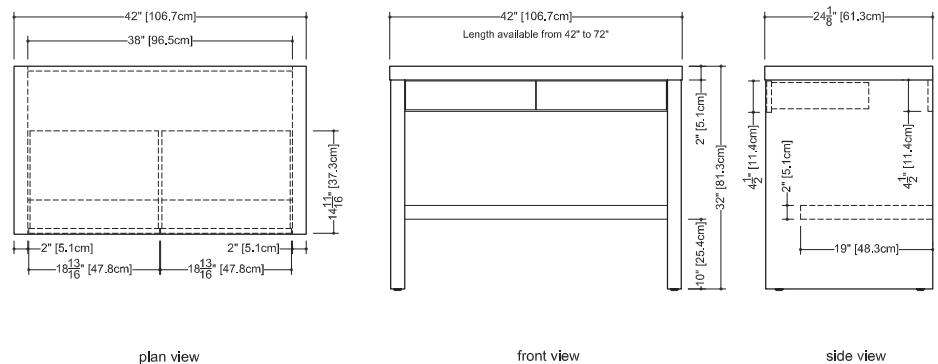

▮ finishes and colors

- oak
- natural
- white
- wenge
- light grey
- blue steel
- sand
- hemp
- smoked

- walnut
- natural
- chocolate

WETSTYLE cannot be held responsible for any technical errors and reserves the right to make revisions without notice.

Approximate measurement.
The manufacturer accepts ± (6.35mm) variance.

www.WETSTYLE.CA - Montreal - Canada
Tel. 450.536.9000 - 1 888.536.9001 - Fax. 450.536.0202