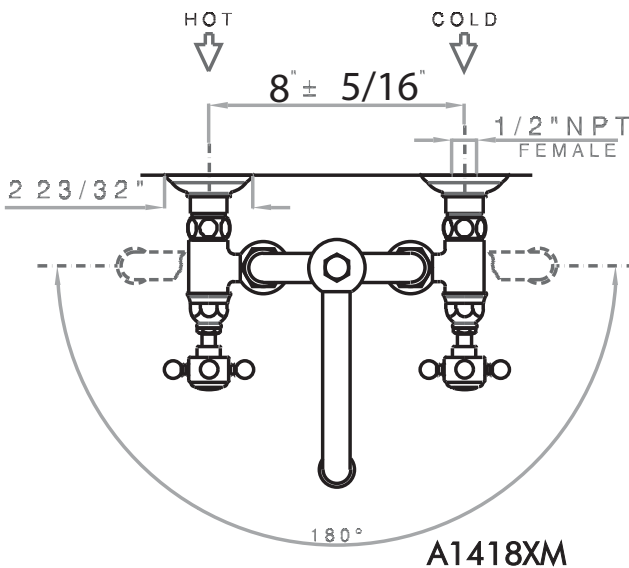

* For CA/V T, place a "-2" at end of model number for code compliant product. (Example A3608LMAPC-2)