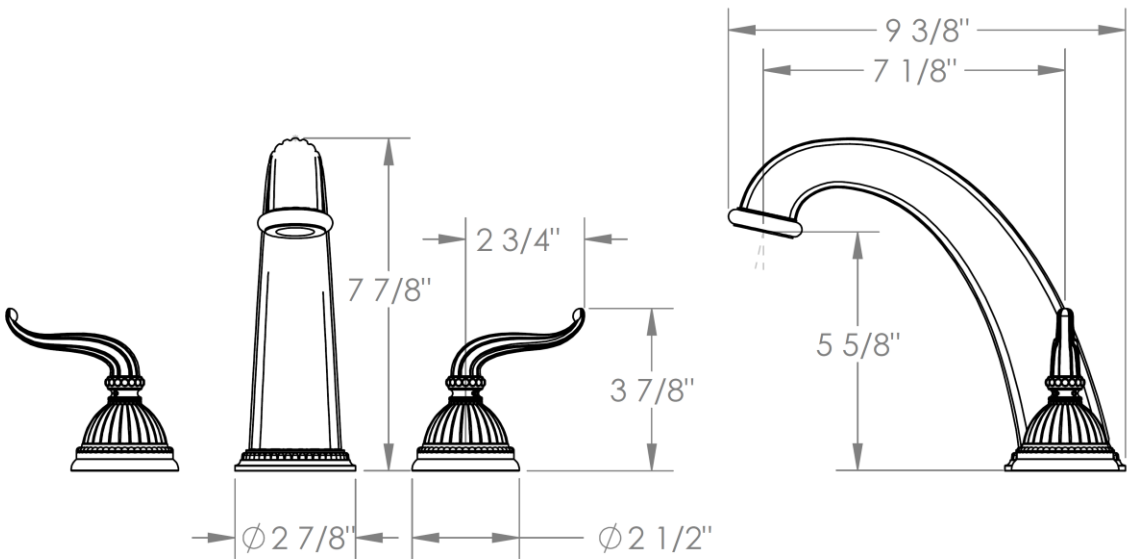

180-8B-S
Roman Tub Set

Meets the applicable requirements of ASME A112.18.1-2005/CSA B125.1-05, entitled "Plumbing Supply Fittings"

WATERMARK DESIGNS 2/8/2013

350 Dewitt Ave Brooklyn NY 11207 USA T 718 257 2800 F 718 257 2144 info@watermark-designs.com