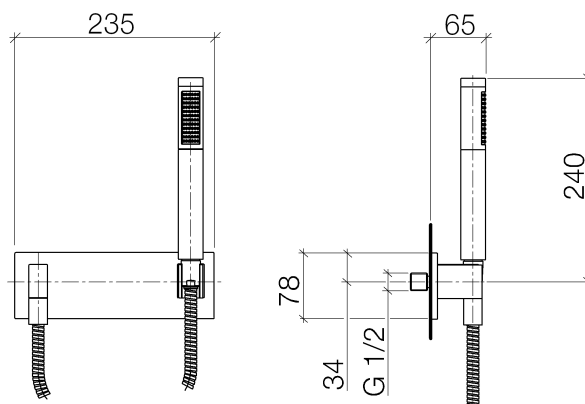

Product specifications

- 3/8" shower outlet
- Hand shower bracket
- Hand shower with descaling system and back flow preventer
- 3/8" x 1/2" x 49 1/4" shower hose with rotating hose connector
- Cover plate 3 1/8" x 9 1/4"
- 1/2" wall elbow with back flow preventer
- Water flow rate limited to max. 2 gpm

Surfaces

- | | |
|-------------|-------------|
| • chrome | 27818730-00 |
| • chrome | 27818730-00 |
| • champagne | 27818730-47 |
| • champagne | 27818730-47 |

Accessories required

- Rough-in adaptor; 35080970
- Rough-in adaptor; 35080970

Exploded assembly drawing

Order quantity

No.	Article number	Name	Installation quantity
1	28010979ff	shower	1
2	093002072ff	hose	1
3	09160101490	ring	1
4	09230104090	back-flow preventer	1
5	09240311690	nipple	1
6	09141000890	seal	1
7	09303005490	screw	1
8	09311102690	pin	2
9	091103026ff	connection	1
10	09311100490	pin	1
11	09141007790	seal	1
12	09240310790	nipple	1
13	092102069ff	cover	1
14	09142002690	seal	1
15	09311111290	pin	1
16	091720035ff	holder	1
17	09184007890	sleeve	1
18	0530310250090	fixing set	1
19	091102127ff	plate	1
20	09240307390	nipple	1