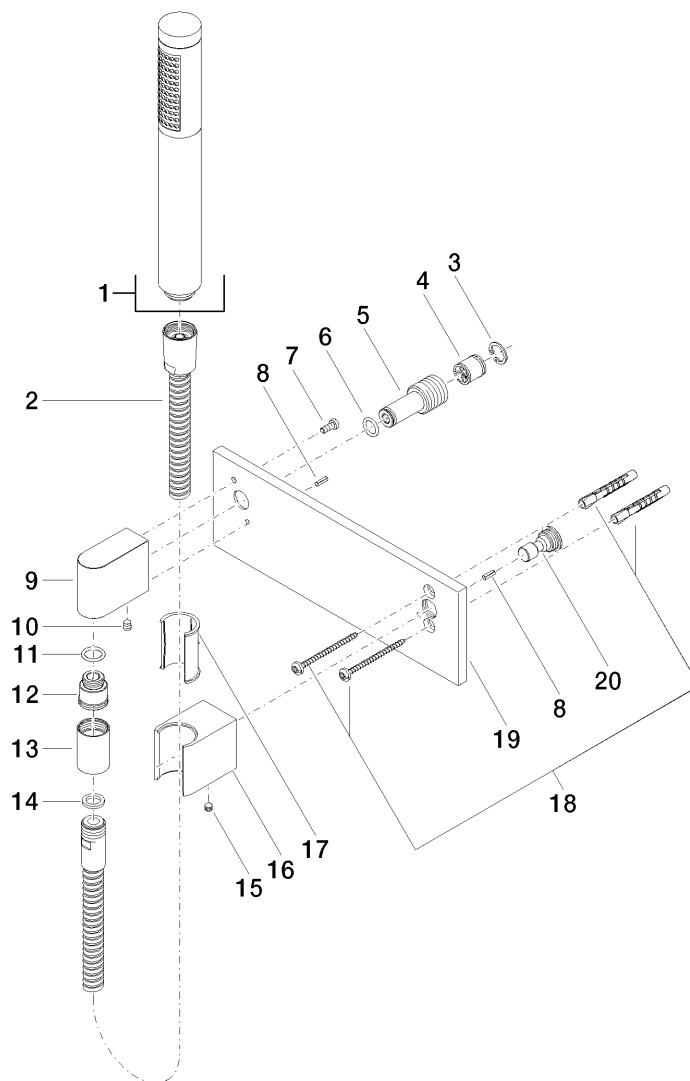

Product specifications

- 3/8" shower outlet
- Hand shower bracket
- Hand shower with descaling system and back flow preventer
- 3/8" x 1/2" x 49 1/4" shower hose with rotating hose connector
- Cover plate 3 1/8" x 9 1/4"
- 1/2" wall elbow with back flow preventer
- Water flow rate limited to max. 2 gpm

Surfaces

- | | |
|-------------|-------------|
| • chrome | 27818730-00 |
| • chrome | 27818730-00 |
| • champagne | 27818730-47 |
| • champagne | 27818730-47 |

Accessories required

- Rough-in adaptor; 35080970
- Rough-in adaptor; 35080970

Exploded assembly drawing

Order quantity

No.	Article number	Name	Installation quantity
1	28010979ff	shower	1
2	093002072ff	hose	1
3	09160101490	ring	1
4	09230104090	back-flow preventer	1
5	09240311690	nipple	1
6	09141000890	seal	1
7	09303005490	screw	1
8	09311102690	pin	2
9	091103026ff	connection	1
10	09311100490	pin	1
11	09141007790	seal	1
12	09240310790	nipple	1
13	092102069ff	cover	1
14	09142002690	seal	1
15	09311111290	pin	1
16	091720035ff	holder	1
17	09184007890	sleeve	1
18	0530310250090	fixing set	1
19	091102127ff	plate	1
20	09240307390	nipple	1