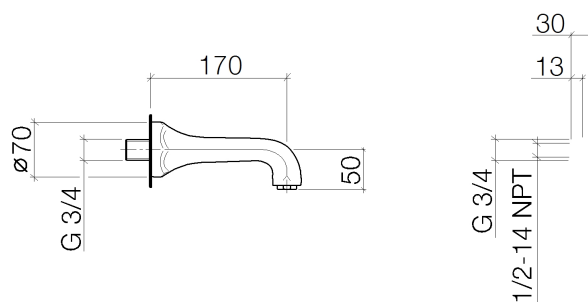

### Product specifications

- **6 3/4" projection**
- M 28 x 1 aerator – male thread

**Exploded assembly drawing**

**Order quantity**

<b>No.</b>	<b>Article number</b>	<b>Name</b>	<b>Installation quantity</b>
<b>1</b>	091136090ff	spout	1
<b>2</b>	90230112100ff	aerator	1