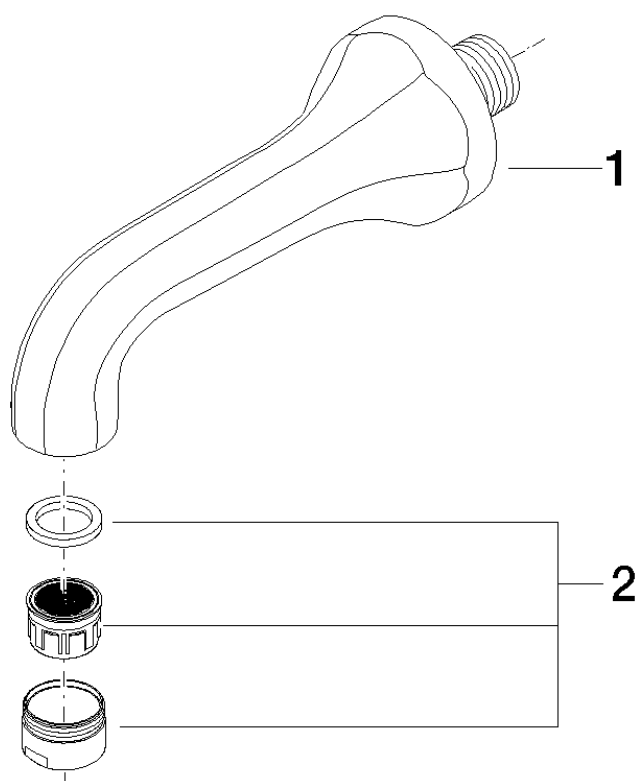

### Product specifications

- **6 3/4" projection**
- M 28 x 1 aerator – male thread

### Surfaces

- |                 |             |
|-----------------|-------------|
| • chrome        | 13801380-00 |
| • chrome        | 13801380-00 |
| • matt platinum | 13801380-06 |
| • matt platinum | 13801380-06 |
| • platinum      | 13801380-08 |
| • platinum      | 13801380-08 |
| • brass         | 13801380-09 |
| • brass         | 13801380-09 |

**Exploded assembly drawing**

**Order quantity**

<b>No.</b>	<b>Article number</b>	<b>Name</b>	<b>Installation quantity</b>
<b>1</b>	091136090ff	spout	1
<b>2</b>	90230112100ff	aerator	1