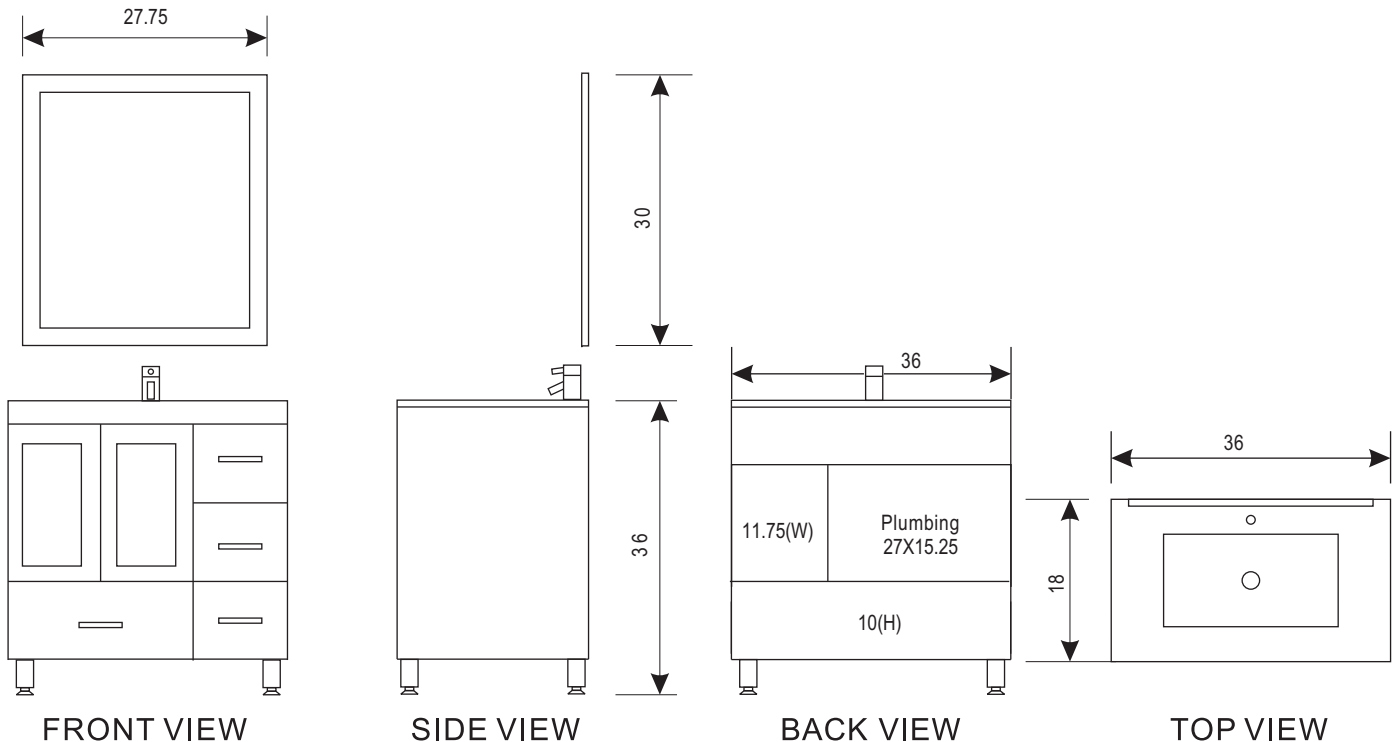

B36-DS Stanton 36" Vanity Set (Faucet not included)

Design Element™
Bath Furniture

The Stanton Collection

The Stanton 36" Vanity is elegantly constructed of solid oak wood. The white composite stone counter top and rectangular vessel sink design bring a crisp and contemporary look to any bathroom. The designer vessel sinks soft corners beautifully contrast with the rich features of the espresso cabinetry. This stylish design includes four drawers and soft closing double door cabinet all adorned with satin nickel hardware. Included is an espresso framed mirror. The Stanton Bathroom Vanity is designed as a center piece to awe-inspire the eye without sacrificing quality, functionality or durability.

Stanton 36" Vanity Set

B36-DS Product Features

- Solid Hardwood Construction
- Espresso Finish
- White Composite Stone Countertop
- Rectangular Porcelain Vessel Sink
- Matching Espresso Framed Mirror
- Chrome Pop-Up Drain
- Soft-Closing Double-Door Cabinet
- Four Functional Pull-Out Drawers
- Satin Nickel Finish Hardware
- Size: 36"W x 19.75"D x 37"H (to top of sink)

The Stanton Collecton

Stanton 32" Single Sink Vanity Set	B30-DS
Stanton 36" Single Sink Vanity Set	B36-DS
Stanton 36" Single Sink Vanity Set	B36-VS
Stanton 48" Single Sink Vanity Set	B48-DS
Stanton 48" Single Sink Vanity Set	B48-VS
Stanton 60" Single Sink Vanity Set	B60-DS
Stanton 72" Double Sink Vanity Set	B72-DS
Stanton 72" Double Sink Vanity Set	B72-VS