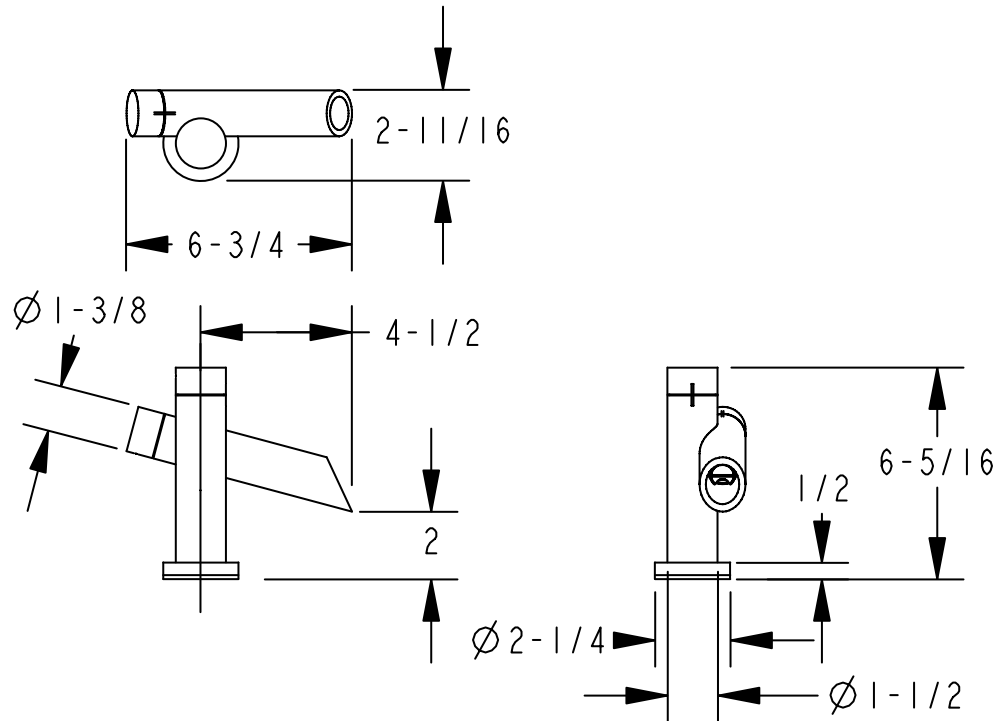

All measurements in inches

Image NOT to Scale

We reserve the right to make revisions without notice in the design of fixtures or in packaging unless this right has specifically been waived at the time the order is accepted.

This product meets ANSI/NSF Standard 61, Sect. 9,
Safe Drinking Water Act - Lead Content and Leaching

MANUFACTURED :: CALIFORNIA, US (CNC) COMPUTER NUMERIC CONTROL

MATERIAL :: SOLID BRASS

WEIGHT(LBS.) ::

SPECIAL FEATURES :: AVAILABLE IN 4 DIFFERENT HEIGHTS, BUILT-IN VOLUME CONTROL AND TEMPERATURE MIXER

FLOW :: 1.5 GPM (GALLONS PER MINUTE)

CARTRIDGE :: CERAMIC 1/4 TURN (GERMANY)

COMPATIBLE WITH :: 01111-888-000 RADIUS TECHNOLOGY KIT