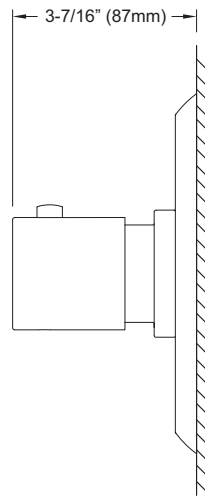

TS960T

Soirée® Thermostatic Mixing Valve Trim

SPECIFICATIONS

- Warranty Lifetime Limited Warranty (Residential Use)
  One Year (Commercial Use)
- Material Brass
- Shipping Weight 5.3 lbs.
- Shipping Dimensions 12-1/2" L x 10-3/4" W
  x 3-1/2" H

INSTALLATION NOTES

VALVE REQUIRED:
3/4" Thermostatic mixing valve, model TSTT sold separately.

TOTO®

These dimensions and specifications are subject to change without notice