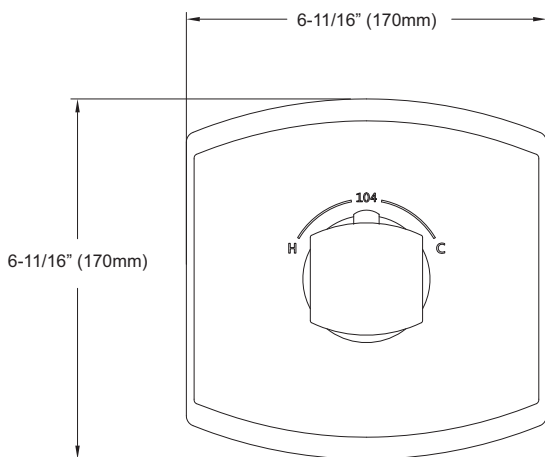

TS960T

Soirée® Thermostatic Mixing Valve Trim

SPECIFICATIONS

- Warranty Lifetime Limited Warranty (Residential Use)
  One Year (Commercial Use)
- Material Brass
- Shipping Weight 5.3 lbs.
- Shipping Dimensions 12-1/2" L x 10-3/4" W
  x 3-1/2" H

INSTALLATION NOTES

VALVE REQUIRED:
3/4" Thermostatic mixing valve, model TSTT sold separately.

TOTO®

These dimensions and specifications are subject to change without notice