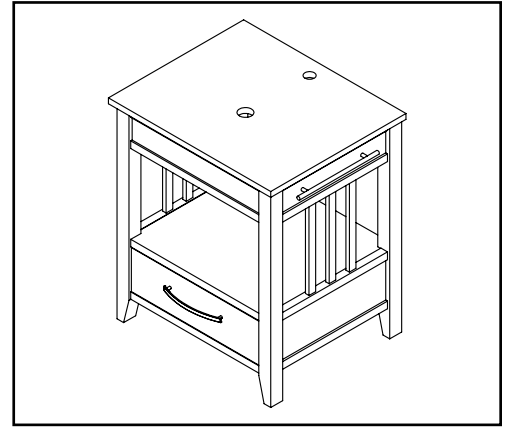

PRODUCT DESCRIPTION

5360 Series 24" Vanity Set

- Available in White (WHT), Medium Walnut (MWN), or Black (BLK) Finishes
- Solid Wood Frame
- One Drawer
- Satin Nickel Towel Bars & Hardware
- Includes Black Granite Top

PRODUCT MEASUREMENTS

- Width: 24"
- Depth: 20"
- Height: 28.5"

RECOMMENDED ACCESSORIES

- 9716 Mirror
- Any DECOLAV® Above Counter Lavatory up to 17" Depth with 1.75" Drain Cutout

SINGLE HOLE
FAUCET DECK

ROUGHING-IN DIMENSIONS