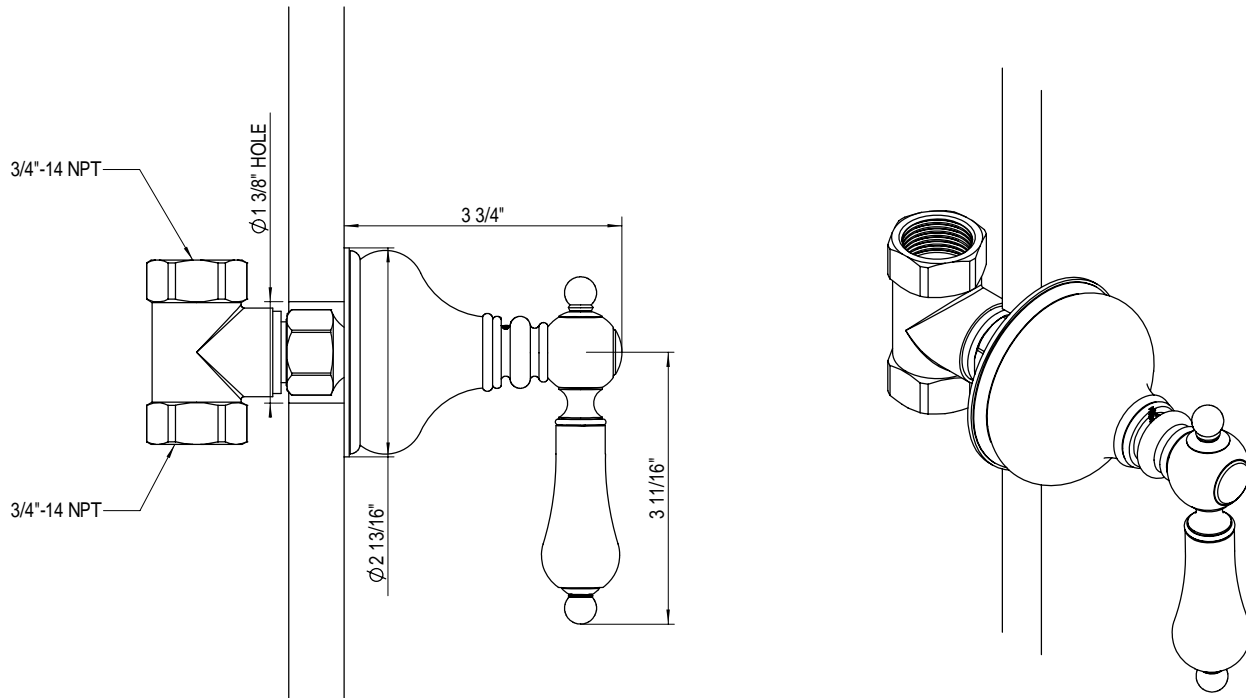

3/4" Shut-Off Volume Control Valve 4ERBRML

TEL: 905-851-6781
FAX: 905-851-8031
TOLL FREE: 800-461-5901

the RUBINET FAUCET COMPANY

www.rubinet.com

1/2" Shut-Off Volume Control Valve 4KRBRML

TEL: 905-851-6781
FAX: 905-851-8031
TOLL FREE: 800-461-5901