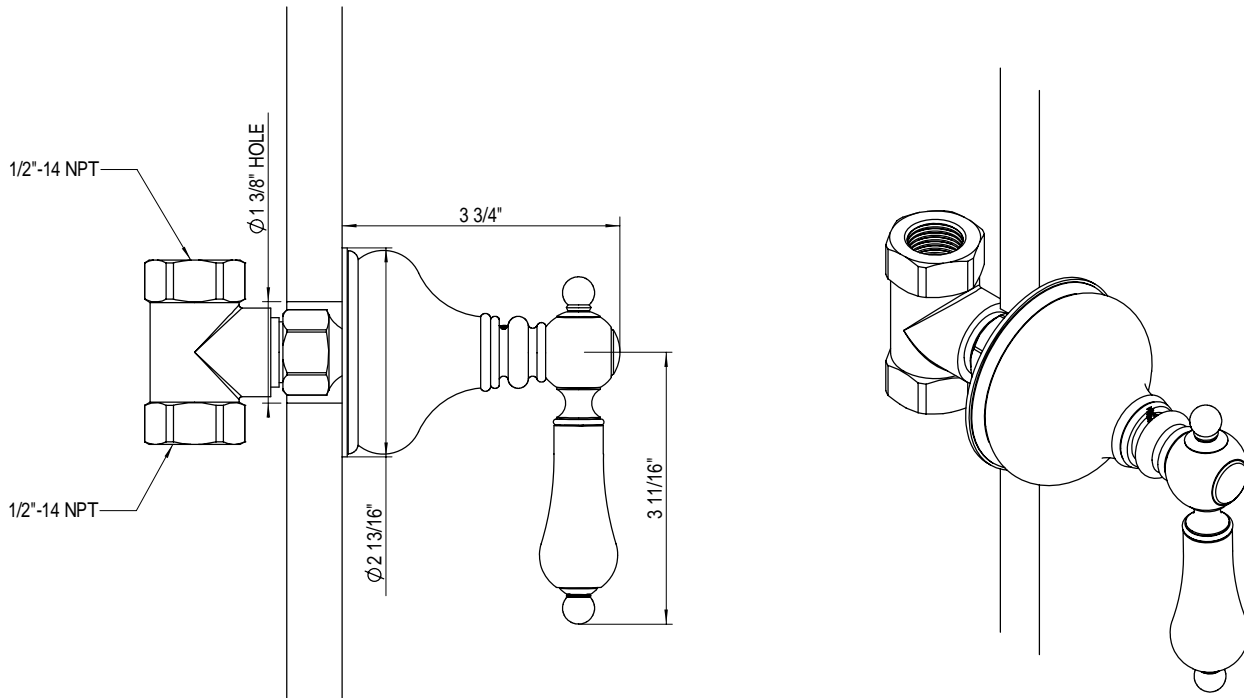

3/4" Shut-Off Volume Control Valve 4ERBRML

TEL: 905-851-6781
FAX: 905-851-8031
TOLL FREE: 800-461-5901

the RUBINET FAUCET COMPANY

www.rubinet.com

1/2" Shut-Off Volume Control Valve 4KRBRML

TEL: 905-851-6781
FAX: 905-851-8031
TOLL FREE: 800-461-5901